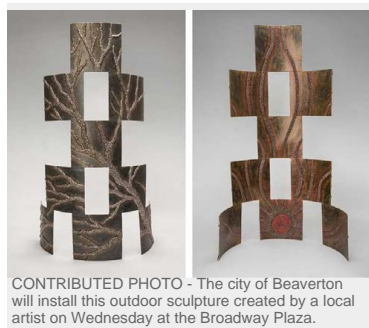

The city of Beaverton will install two new sculptures in outdoor downtown spaces this fall. Angela Ridgway's "Embrace Your Inner Light," will be installed at a dedication on Nov. 9, from 4 to 5 p.m. The sculpture will be located at Broadway Plaza at the corner of Southwest Broadway and Southwest West streets. The sculpture was purchased from the Art on Broadway gallery located in downtown Beaverton. Another sculpture will be installed at Lombard Plaza later this year.

CONTRIBUTED PHOTO - The city of Beaverton will install this outdoor sculpture created by a local artist on Wednesday at the Broadway Plaza.

These sculptural installations were made possible through support from the city of Beaverton, Central Beaverton Neighborhood Association, Beaverton Downtown Association and the Beaverton visioning program. For more information about the Beaverton Arts Program, visit BeavertonOregon.gov/Arts.