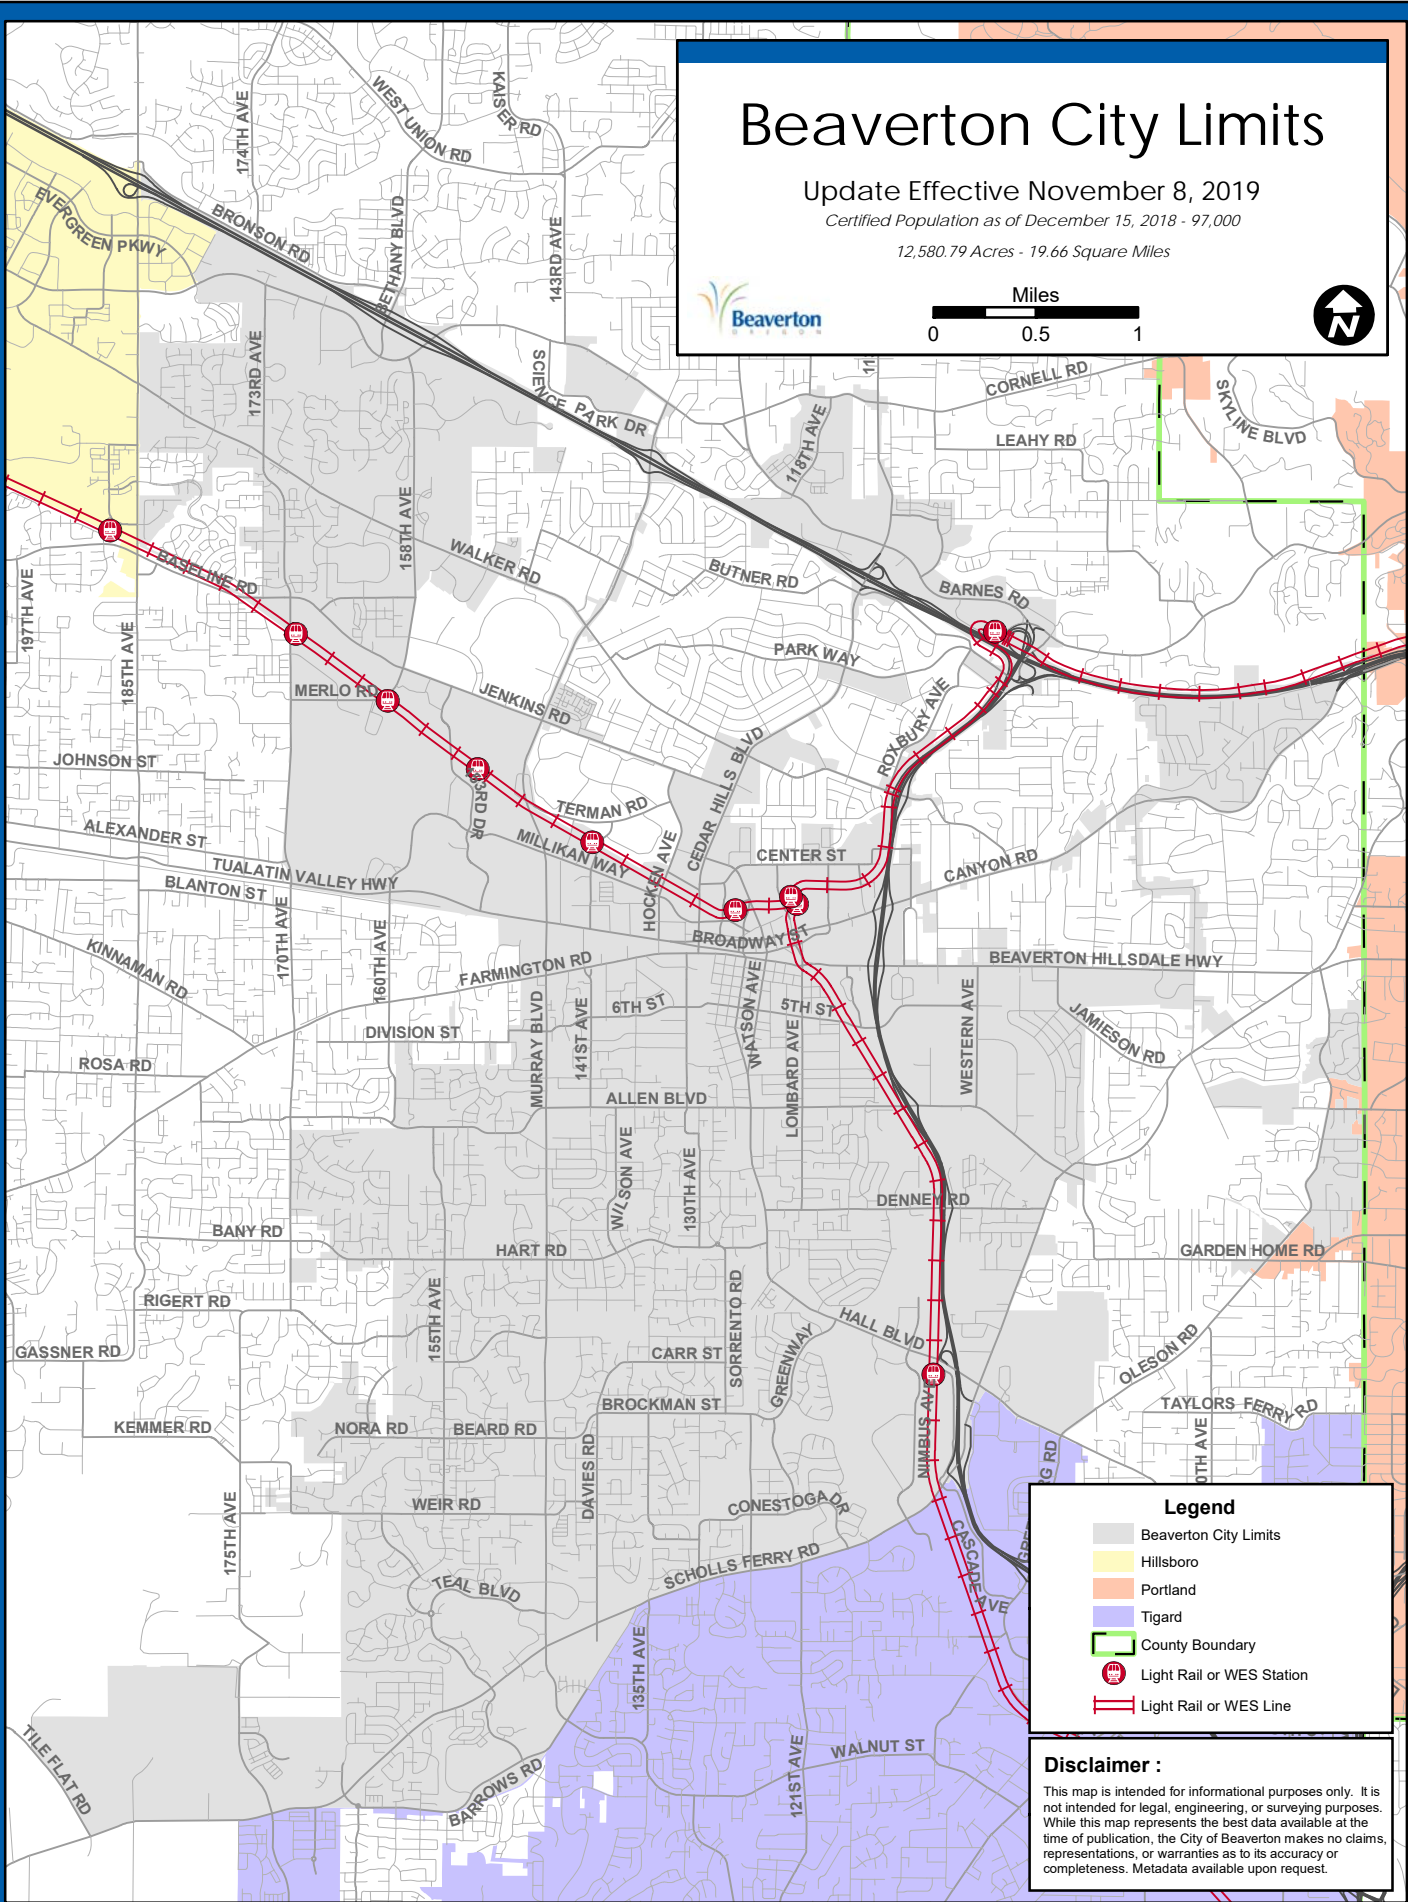

Beaverton City Limits

Update Effective November 8, 2019

Certified Population as of December 15, 2018 - 97,000

12,580.79 Acres - 19.66 Square Miles

Legend

- Beaverton City Limits
- Hillsboro
- Portland
- Tigard
- County Boundary
- Light Rail or WES Station
- Light Rail or WES Line

Disclaimer :
 This map is intended for informational purposes only. It is not intended for legal, engineering, or surveying purposes. While this map represents the best data available at the time of publication, the City of Beaverton makes no claims, representations, or warranties as to its accuracy or completeness. Metadata available upon request.