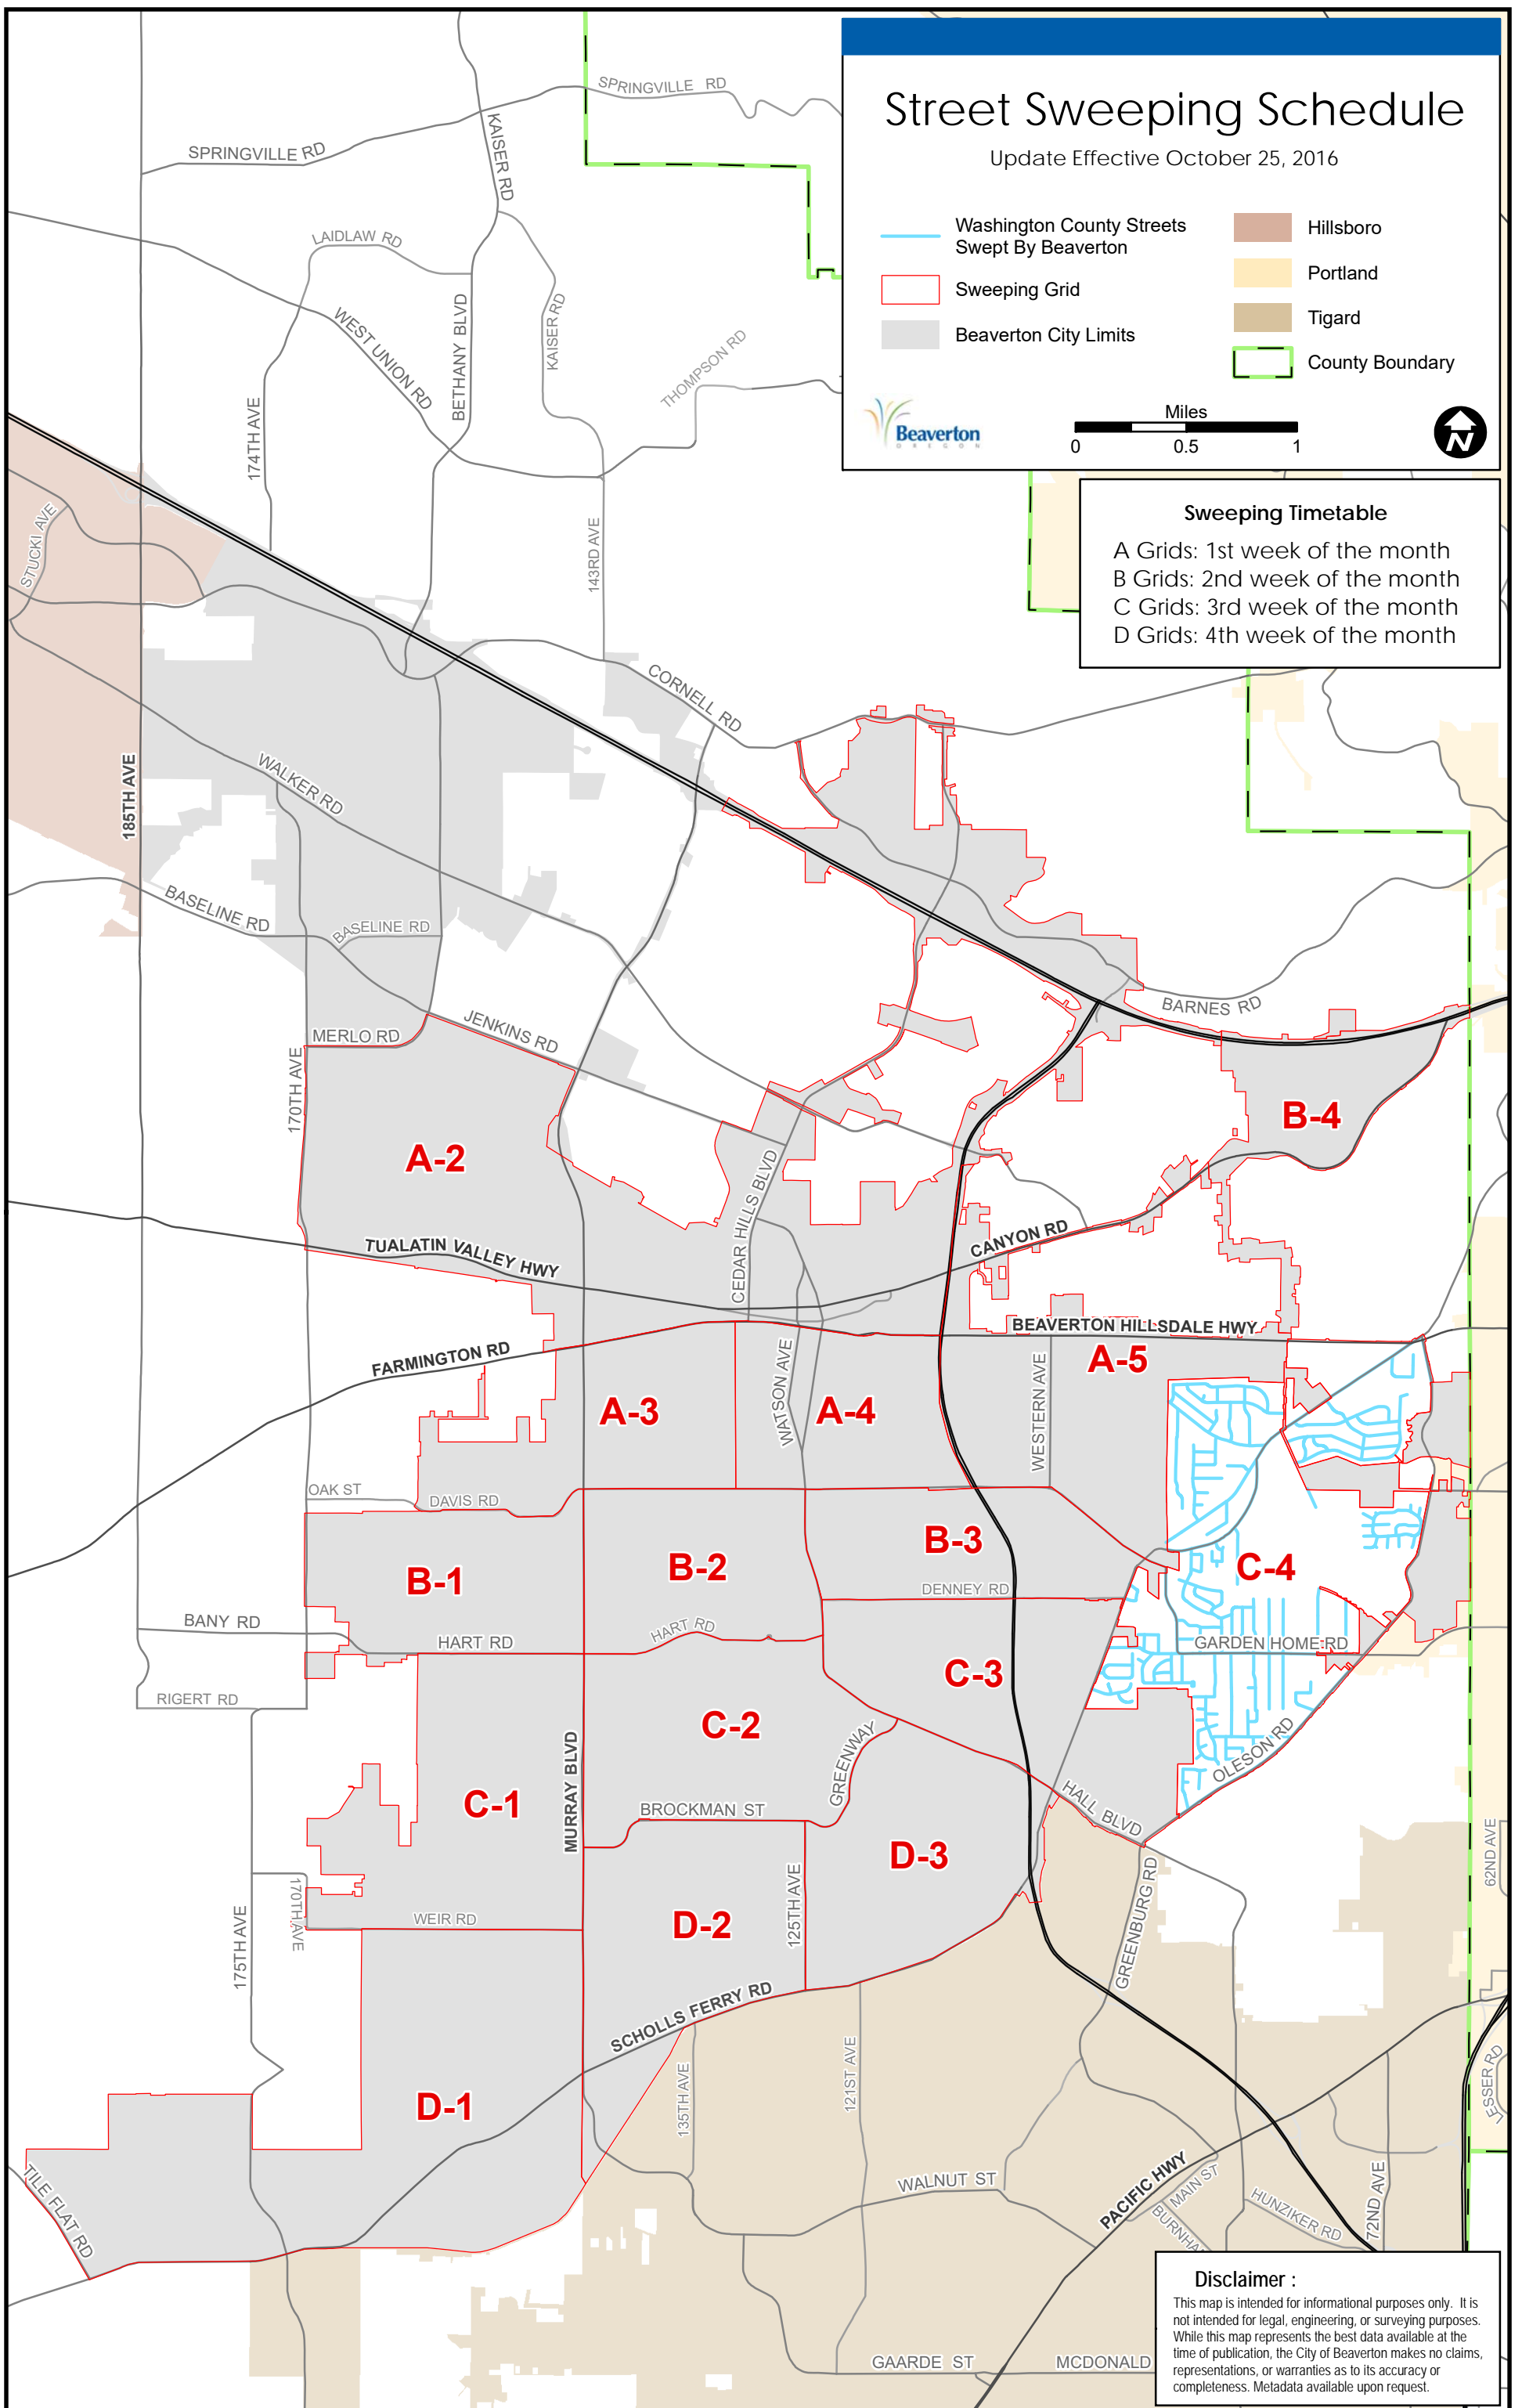

Street Sweeping Schedule

Update Effective October 25, 2016

- Washington County Streets Swept By Beaverton
- Sweeping Grid
- Beaverton City Limits
- Hillsboro
- Portland
- Tigard
- County Boundary

Sweeping Timetable

A Grids: 1st week of the month
 B Grids: 2nd week of the month
 C Grids: 3rd week of the month
 D Grids: 4th week of the month

Disclaimer :
 This map is intended for informational purposes only. It is not intended for legal, engineering, or surveying purposes. While this map represents the best data available at the time of publication, the City of Beaverton makes no claims, representations, or warranties as to its accuracy or completeness. Metadata available upon request.