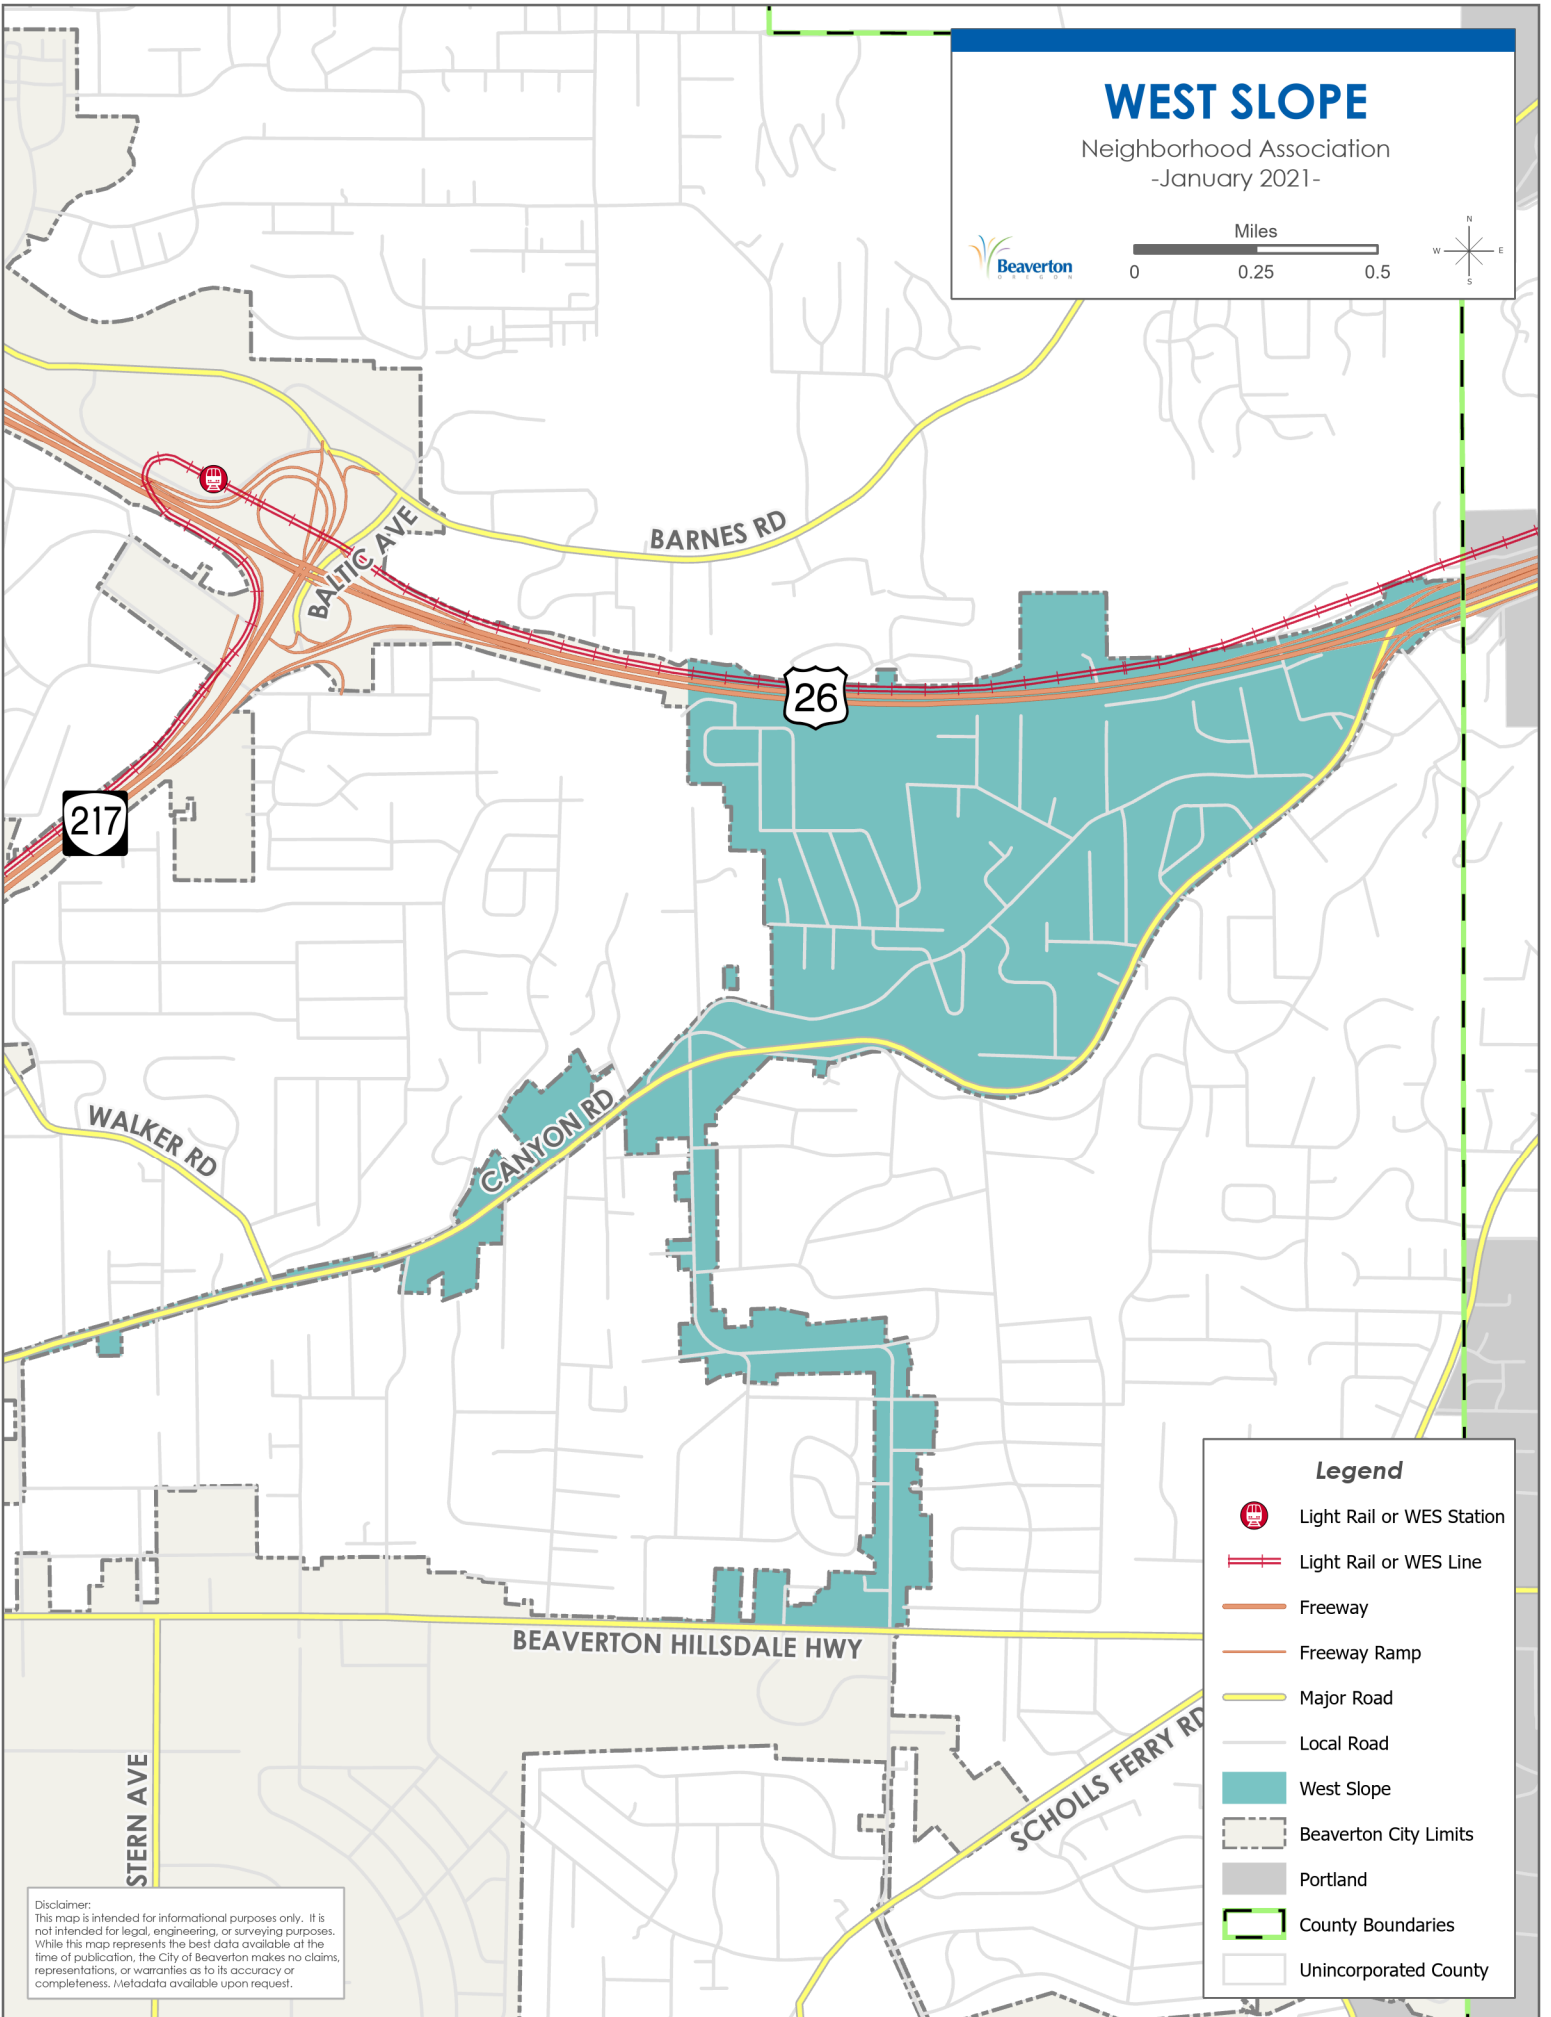

WEST SLOPE

Neighborhood Association
-January 2021-

Legend

- Light Rail or WES Station
- Light Rail or WES Line
- Freeway
- Freeway Ramp
- Major Road
- Local Road
- West Slope
- Beaverton City Limits
- Portland
- County Boundaries
- Unincorporated County