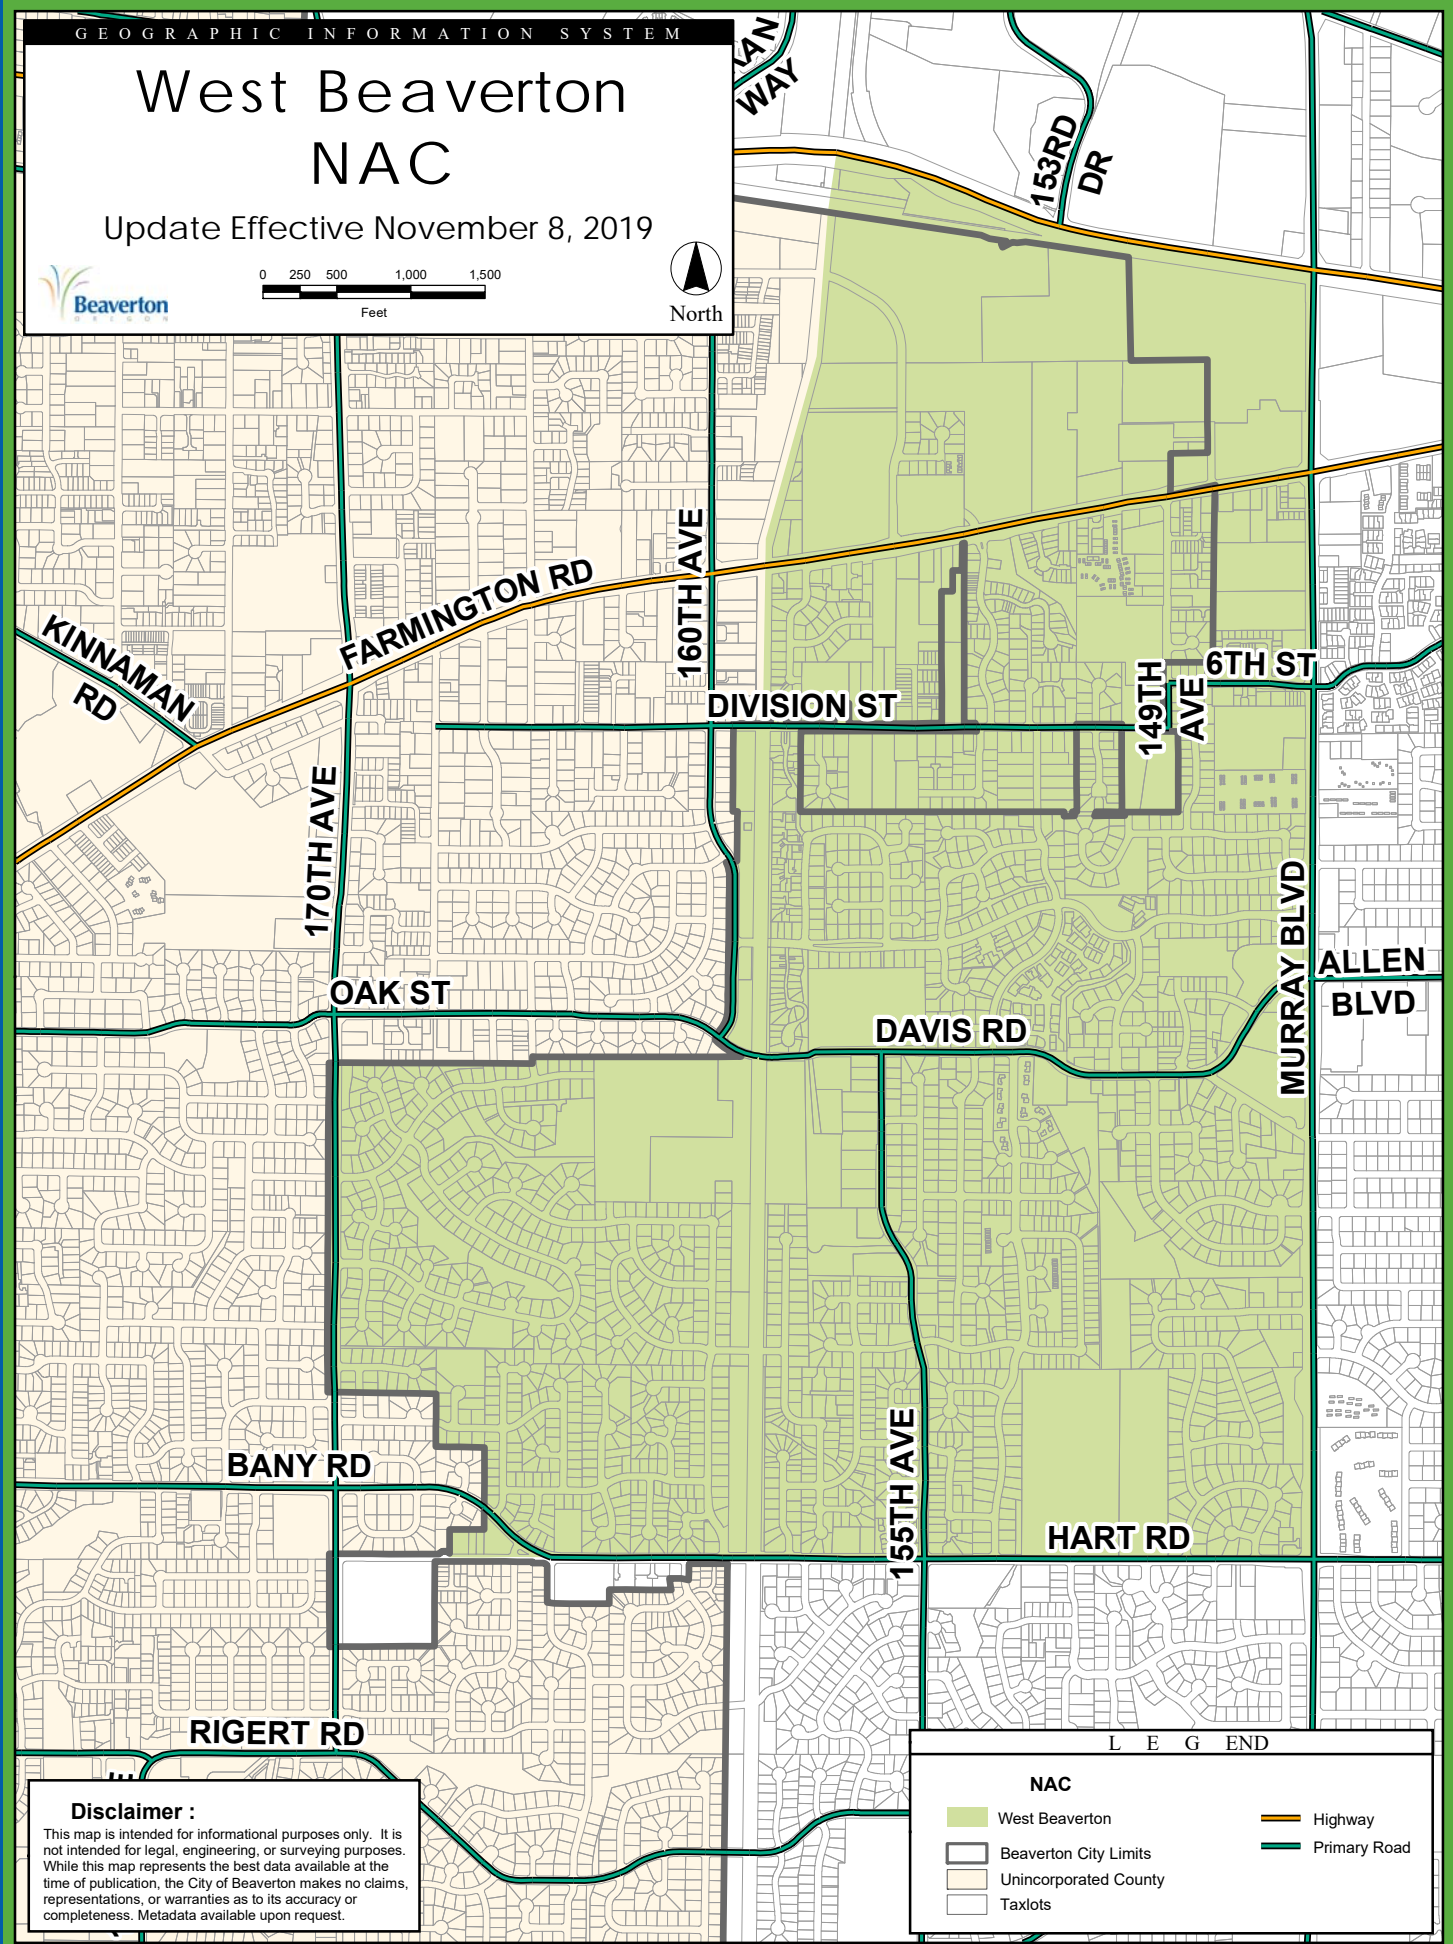

West Beaverton NAC

Update Effective November 8, 2019

L E G E N D

	West Beaverton		Highway
	Beaverton City Limits		Primary Road
	Unincorporated County		
	Taxlots		

Disclaimer :
 This map is intended for informational purposes only. It is not intended for legal, engineering, or surveying purposes. While this map represents the best data available at the time of publication, the City of Beaverton makes no claims, representations, or warranties as to its accuracy or completeness. Metadata available upon request.