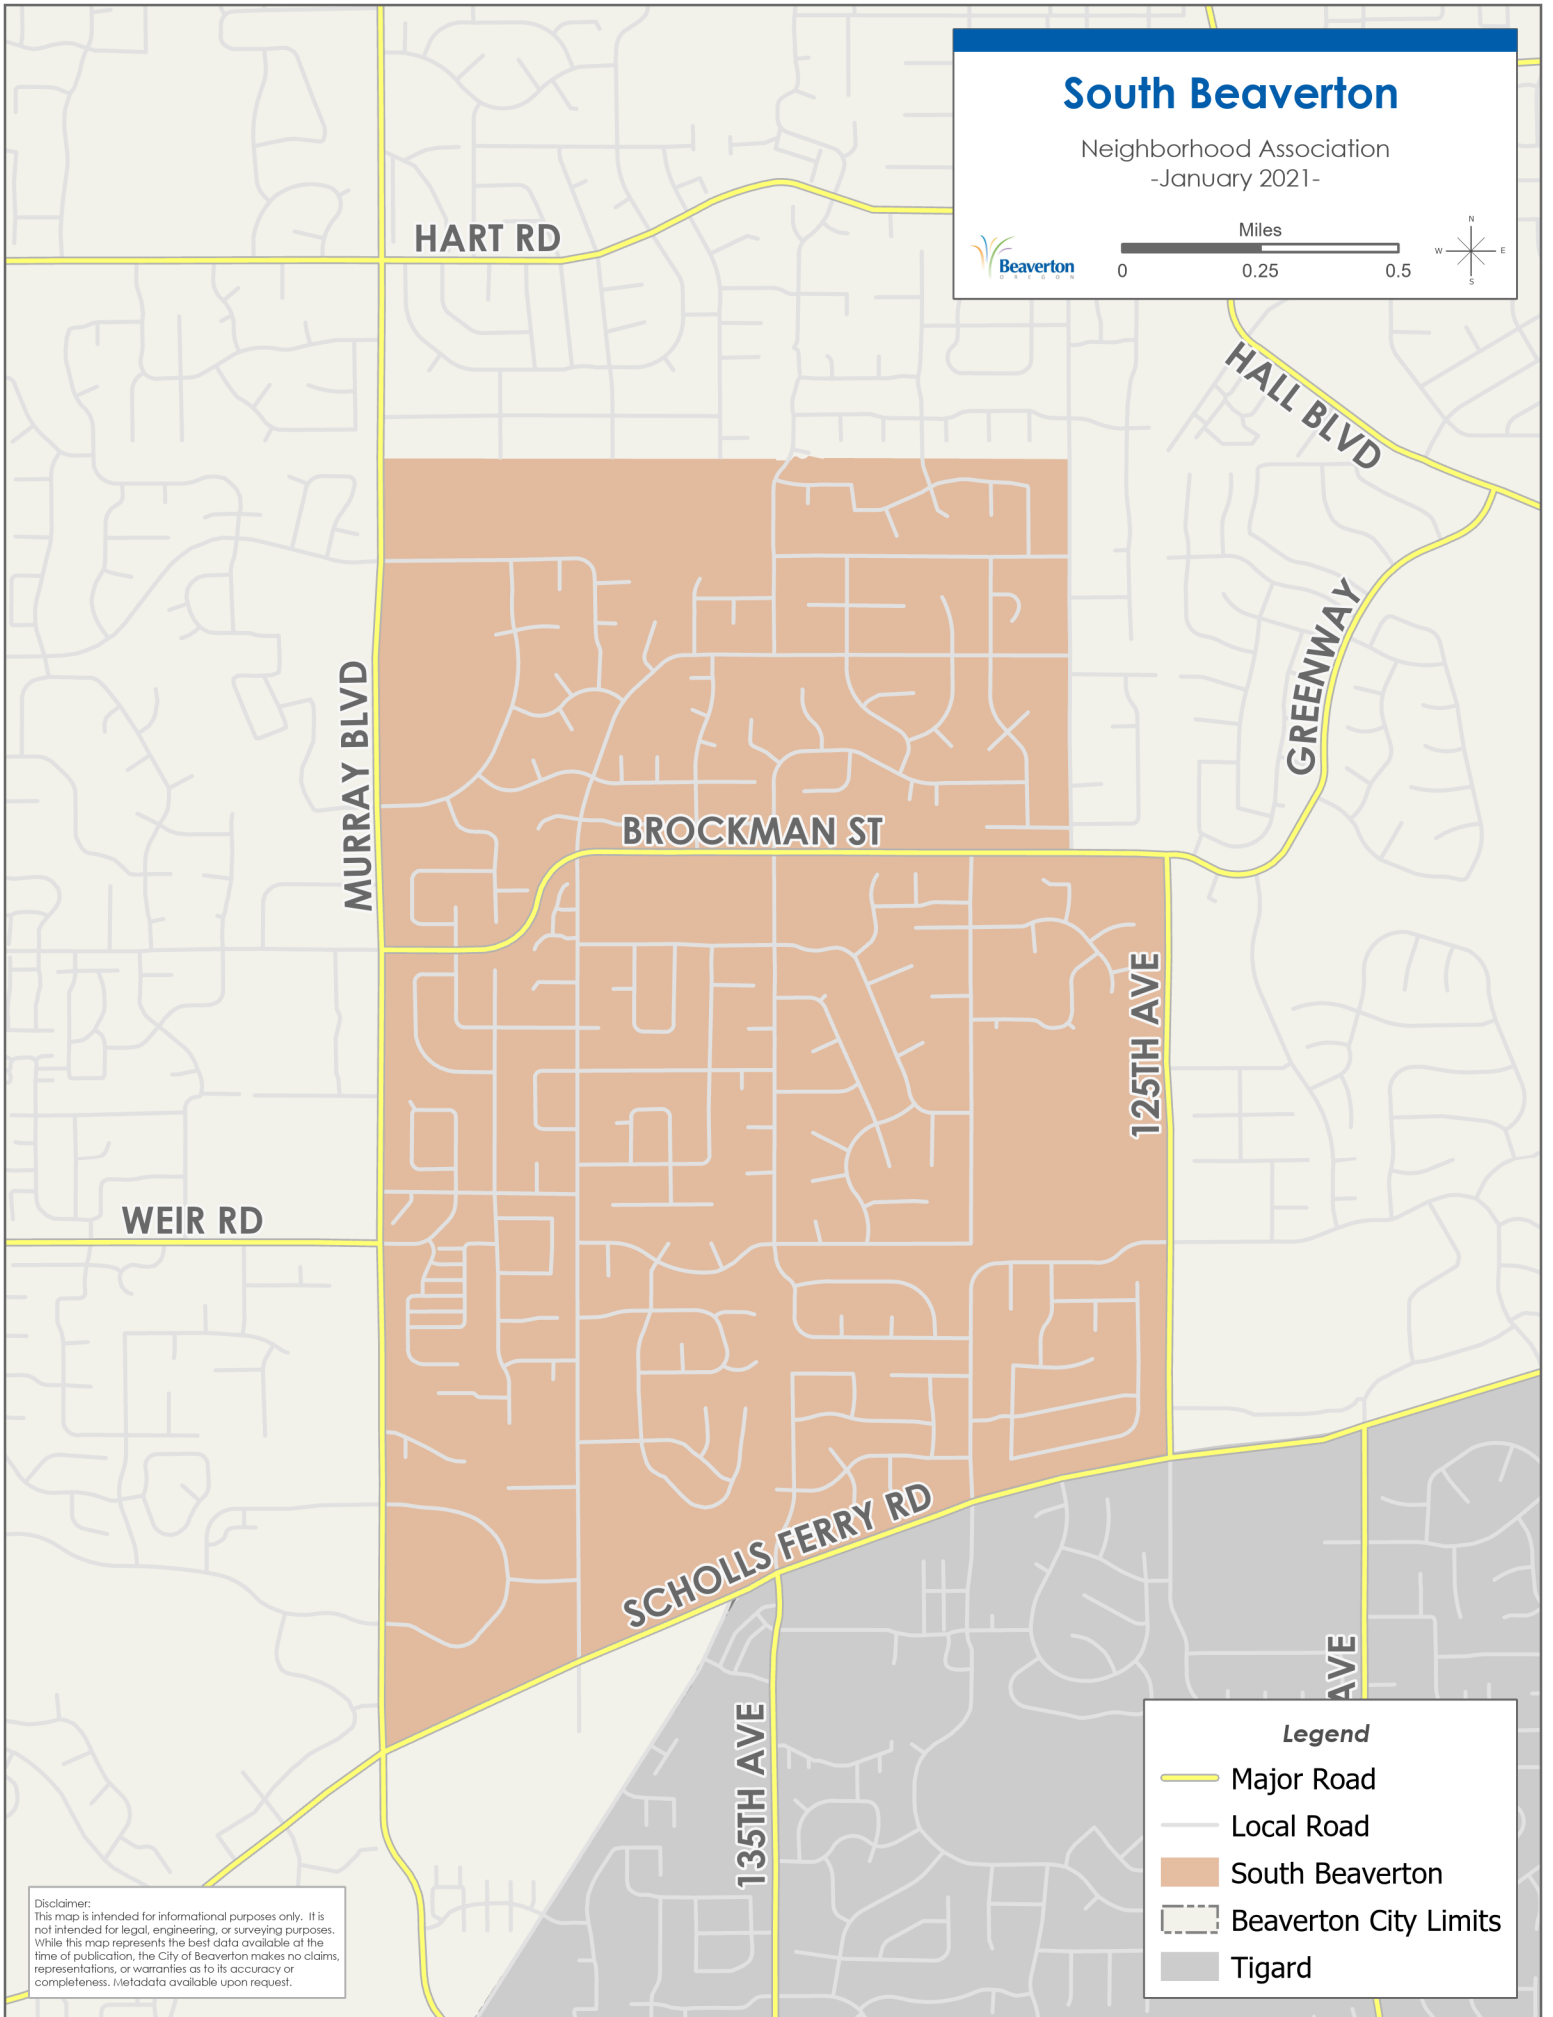

South Beaverton

Neighborhood Association
-January 2021-

WEIR RD

MURRAY BLVD

HART RD

BROCKMAN ST

HALL BLVD

GREENWAY

125TH AVE

SCHOLLS FERRY RD

135TH AVE

AVE

Legend

- Major Road
- Local Road
- South Beaverton
- Beaverton City Limits
- Tigard