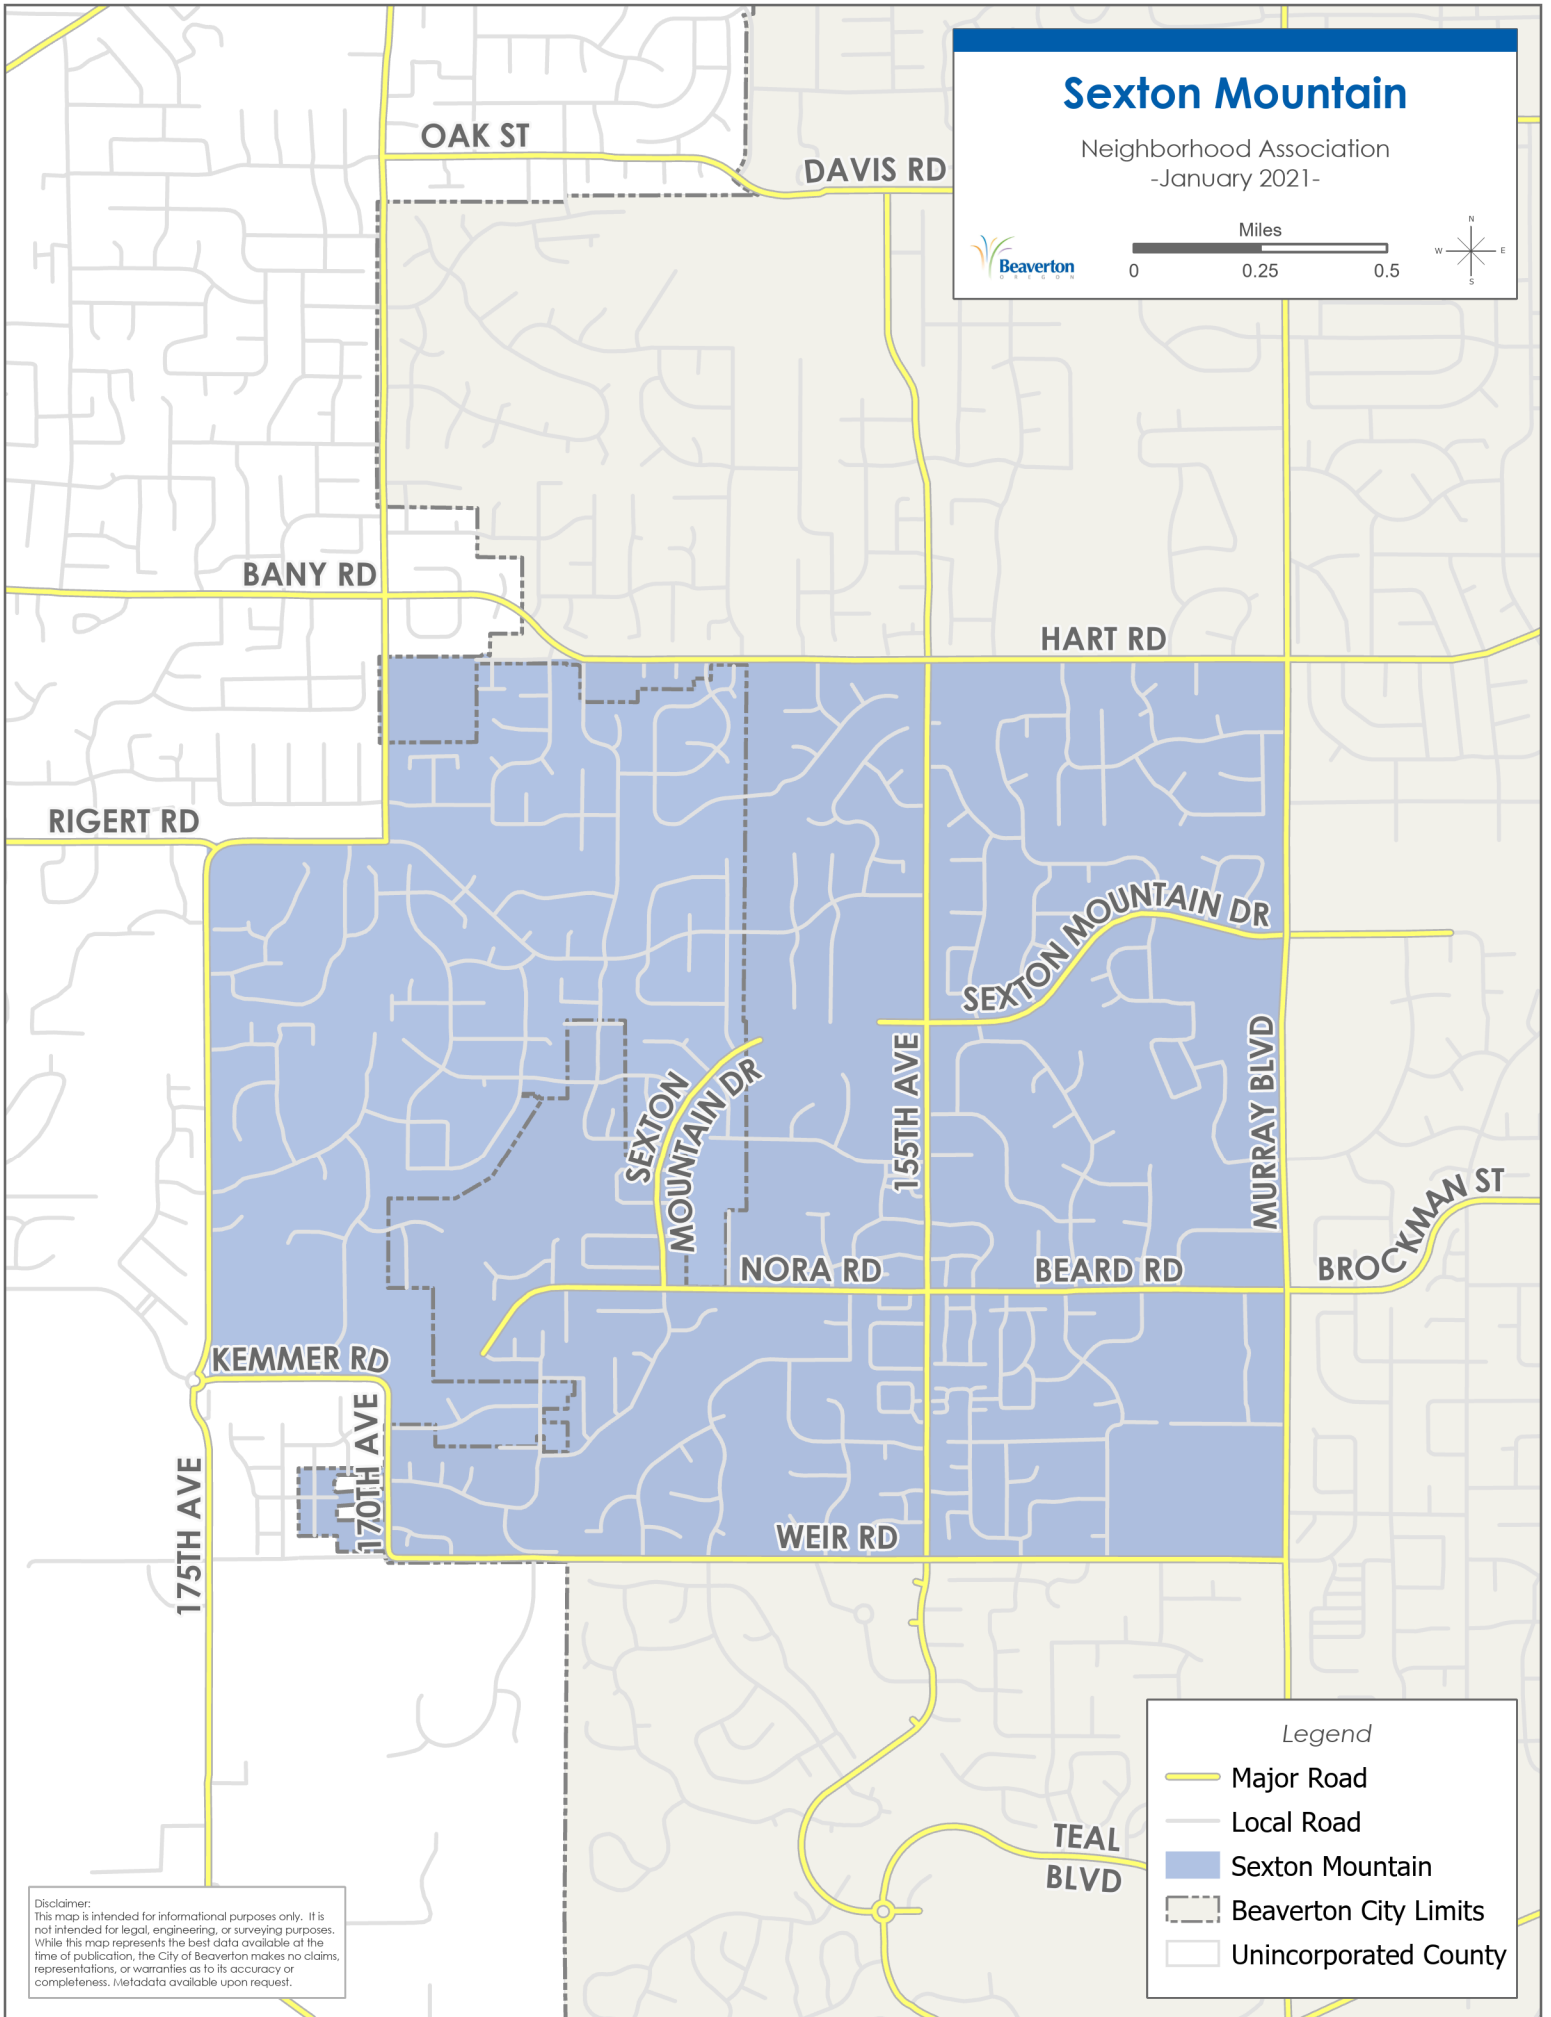

Sexton Mountain

Neighborhood Association
-January 2021-

RIGERT RD

BANY RD

OAK ST

DAVIS RD

HART RD

SEXTON MOUNTAIN DR

SEXTON MOUNTAIN DR

155TH AVE

MURRAY BLVD

NORA RD

BEARD RD

BROCKMAN ST

KEMMER RD

170TH AVE

175TH AVE

WEIR RD

TEAL BLVD

Legend

- Major Road
- Local Road
- Sexton Mountain
- Beaverton City Limits
- Unincorporated County