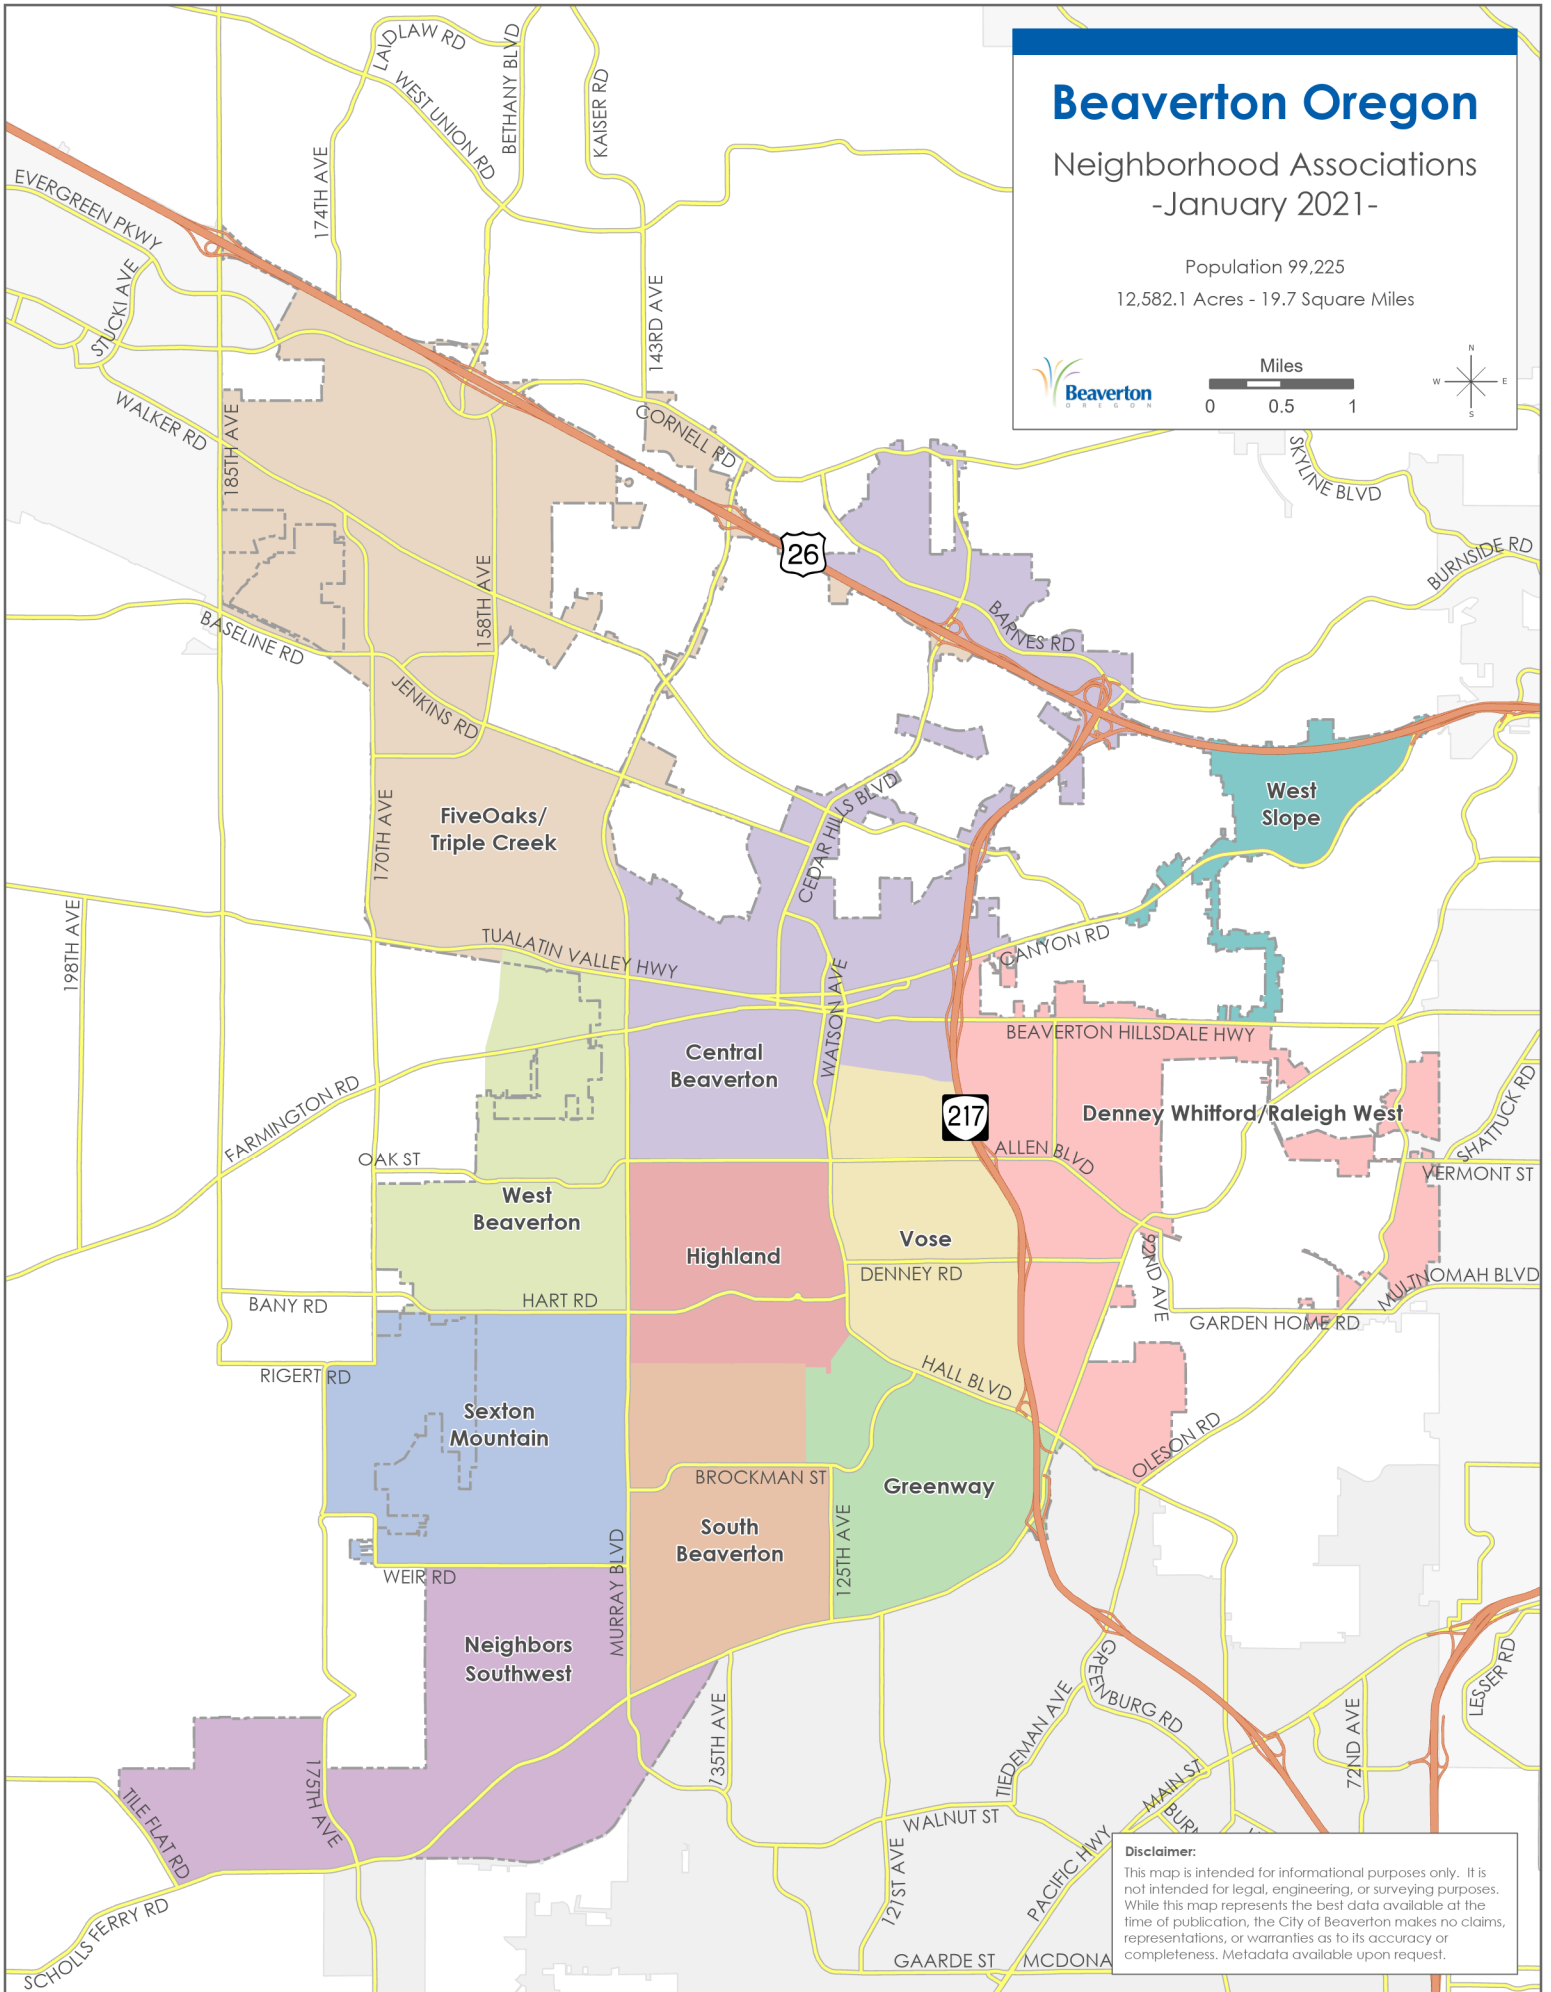

Beaverton Oregon

Neighborhood Associations
-January 2021-

Population 99,225
12,582.1 Acres - 19.7 Square Miles

Disclaimer:
This map is intended for informational purposes only. It is not intended for legal, engineering, or surveying purposes. While this map represents the best data available at the time of publication, the City of Beaverton makes no claims, representations, or warranties as to its accuracy or completeness. Metadata available upon request.