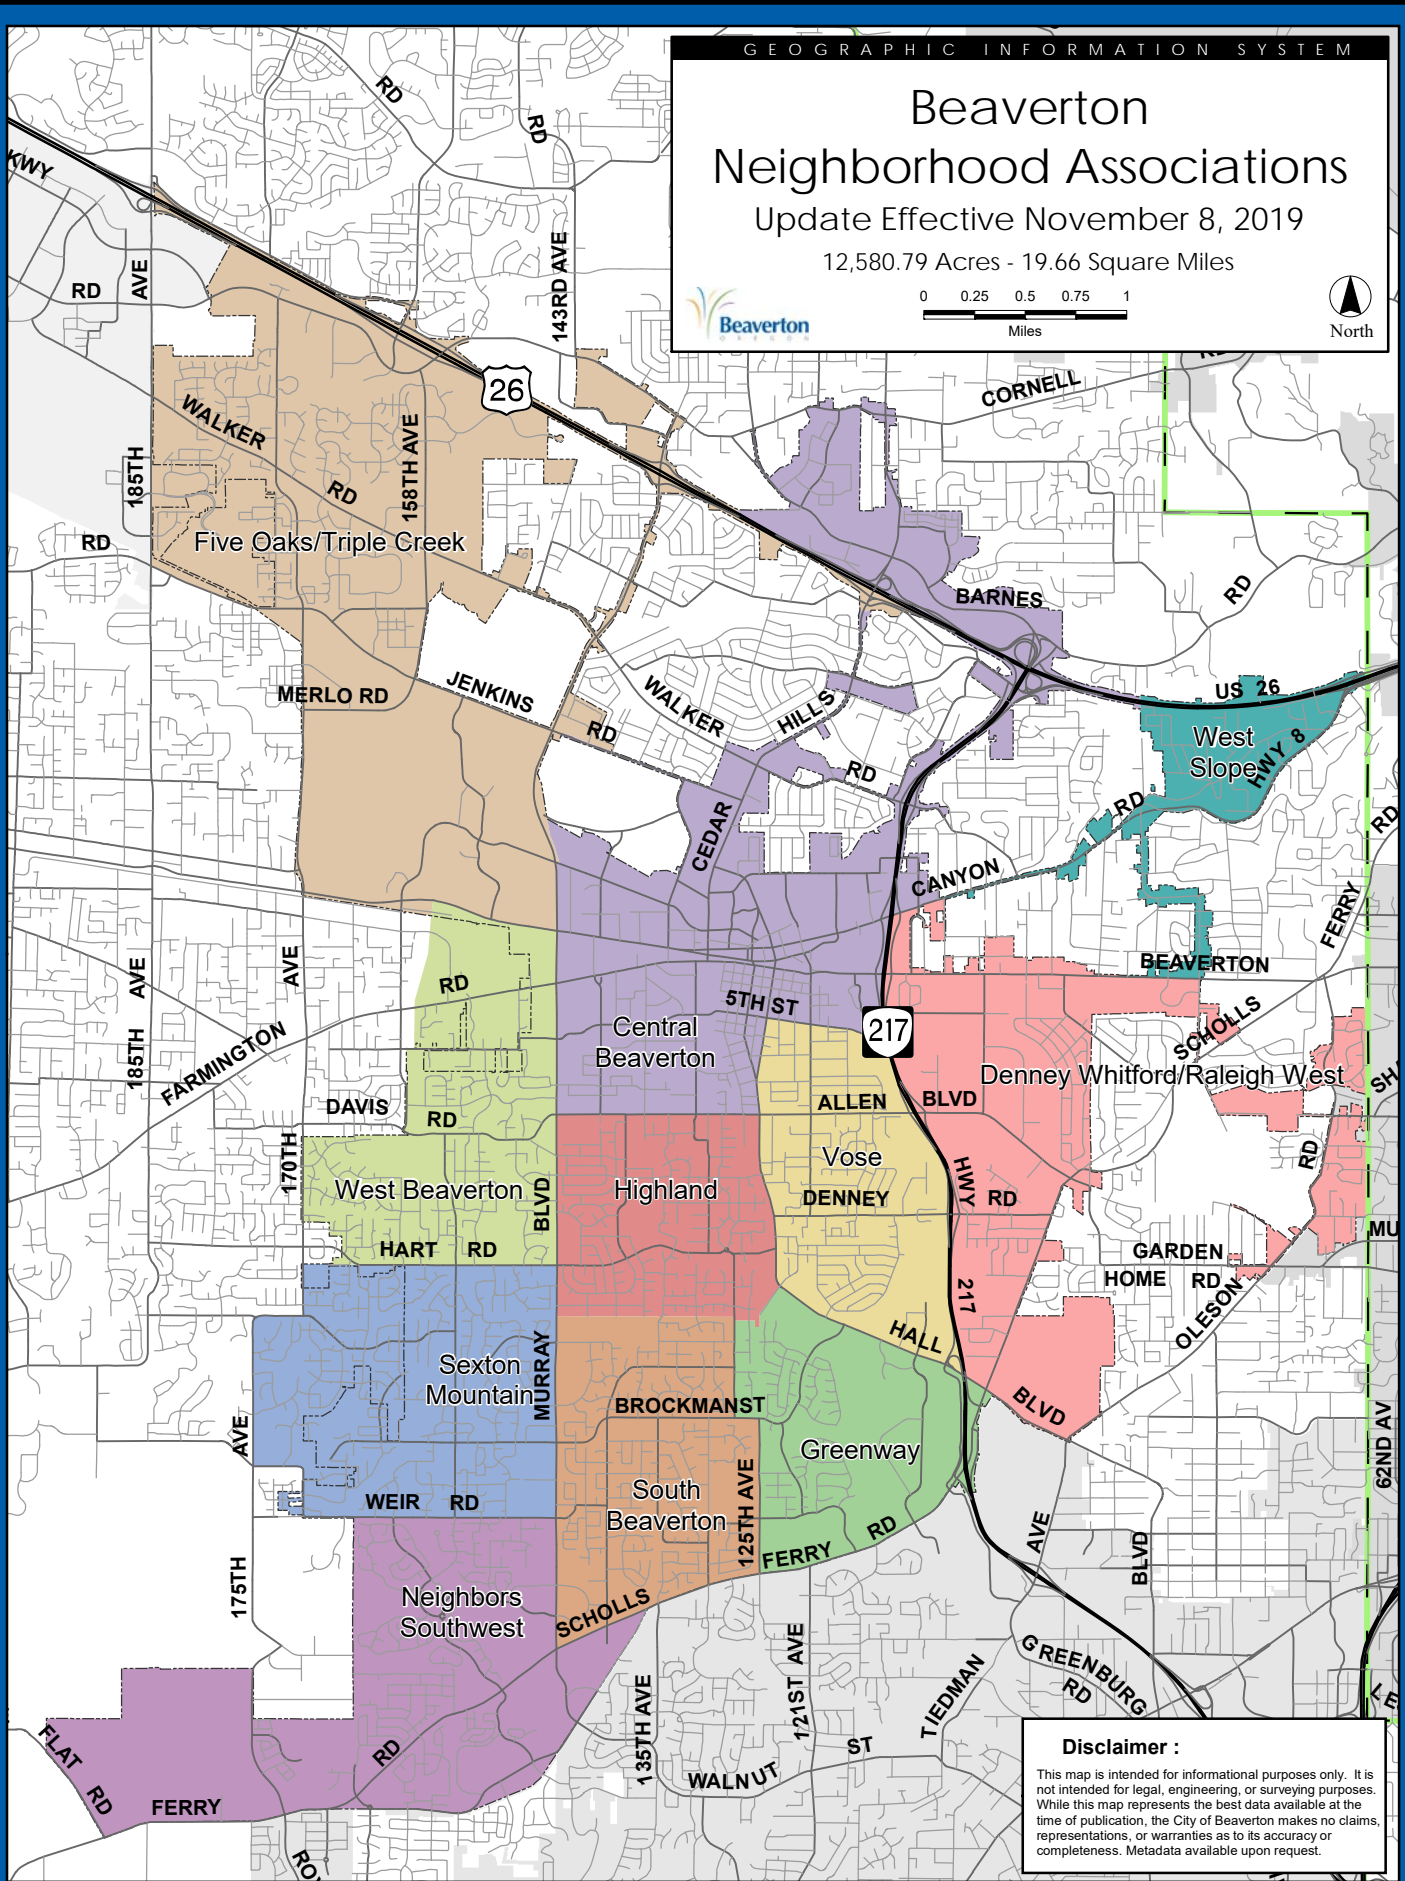

# Beaverton Neighborhood Associations

Update Effective November 8, 2019

12,580.79 Acres - 19.66 Square Miles

**Disclaimer :**

This map is intended for informational purposes only. It is not intended for legal, engineering, or surveying purposes. While this map represents the best data available at the time of publication, the City of Beaverton makes no claims, representations, or warranties as to its accuracy or completeness. Metadata available upon request.