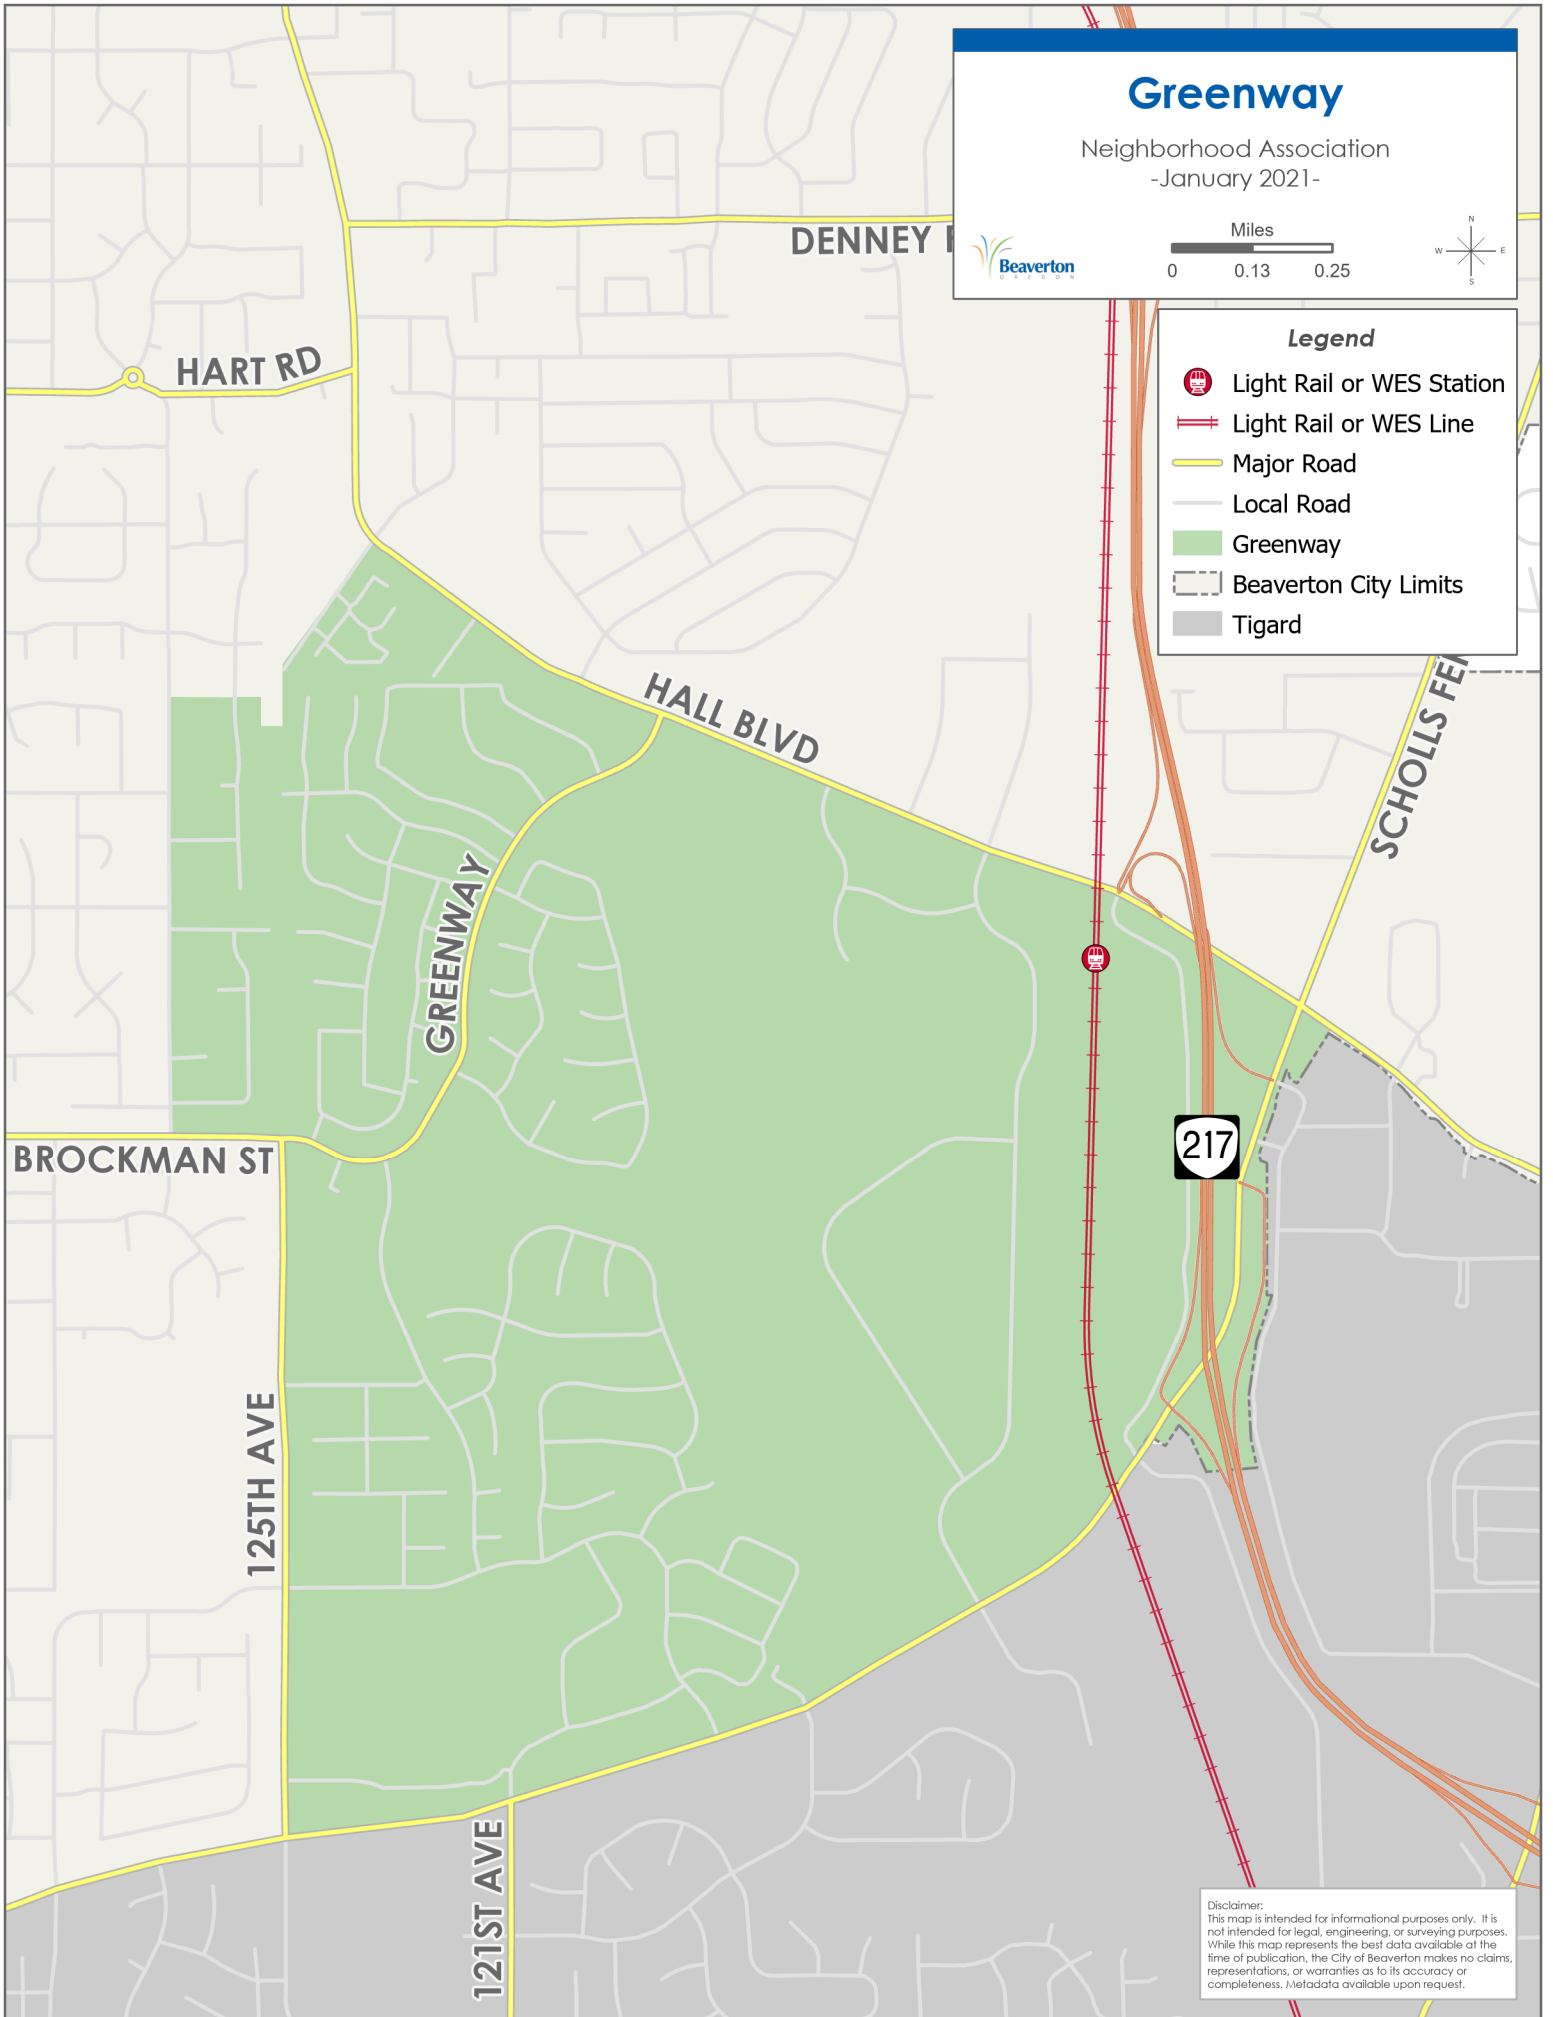

Greenway

Neighborhood Association
-January 2021-

Legend

- Light Rail or WES Station
- Light Rail or WES Line
- Major Road
- Local Road
- Greenway
- Beaverton City Limits
- Tigard