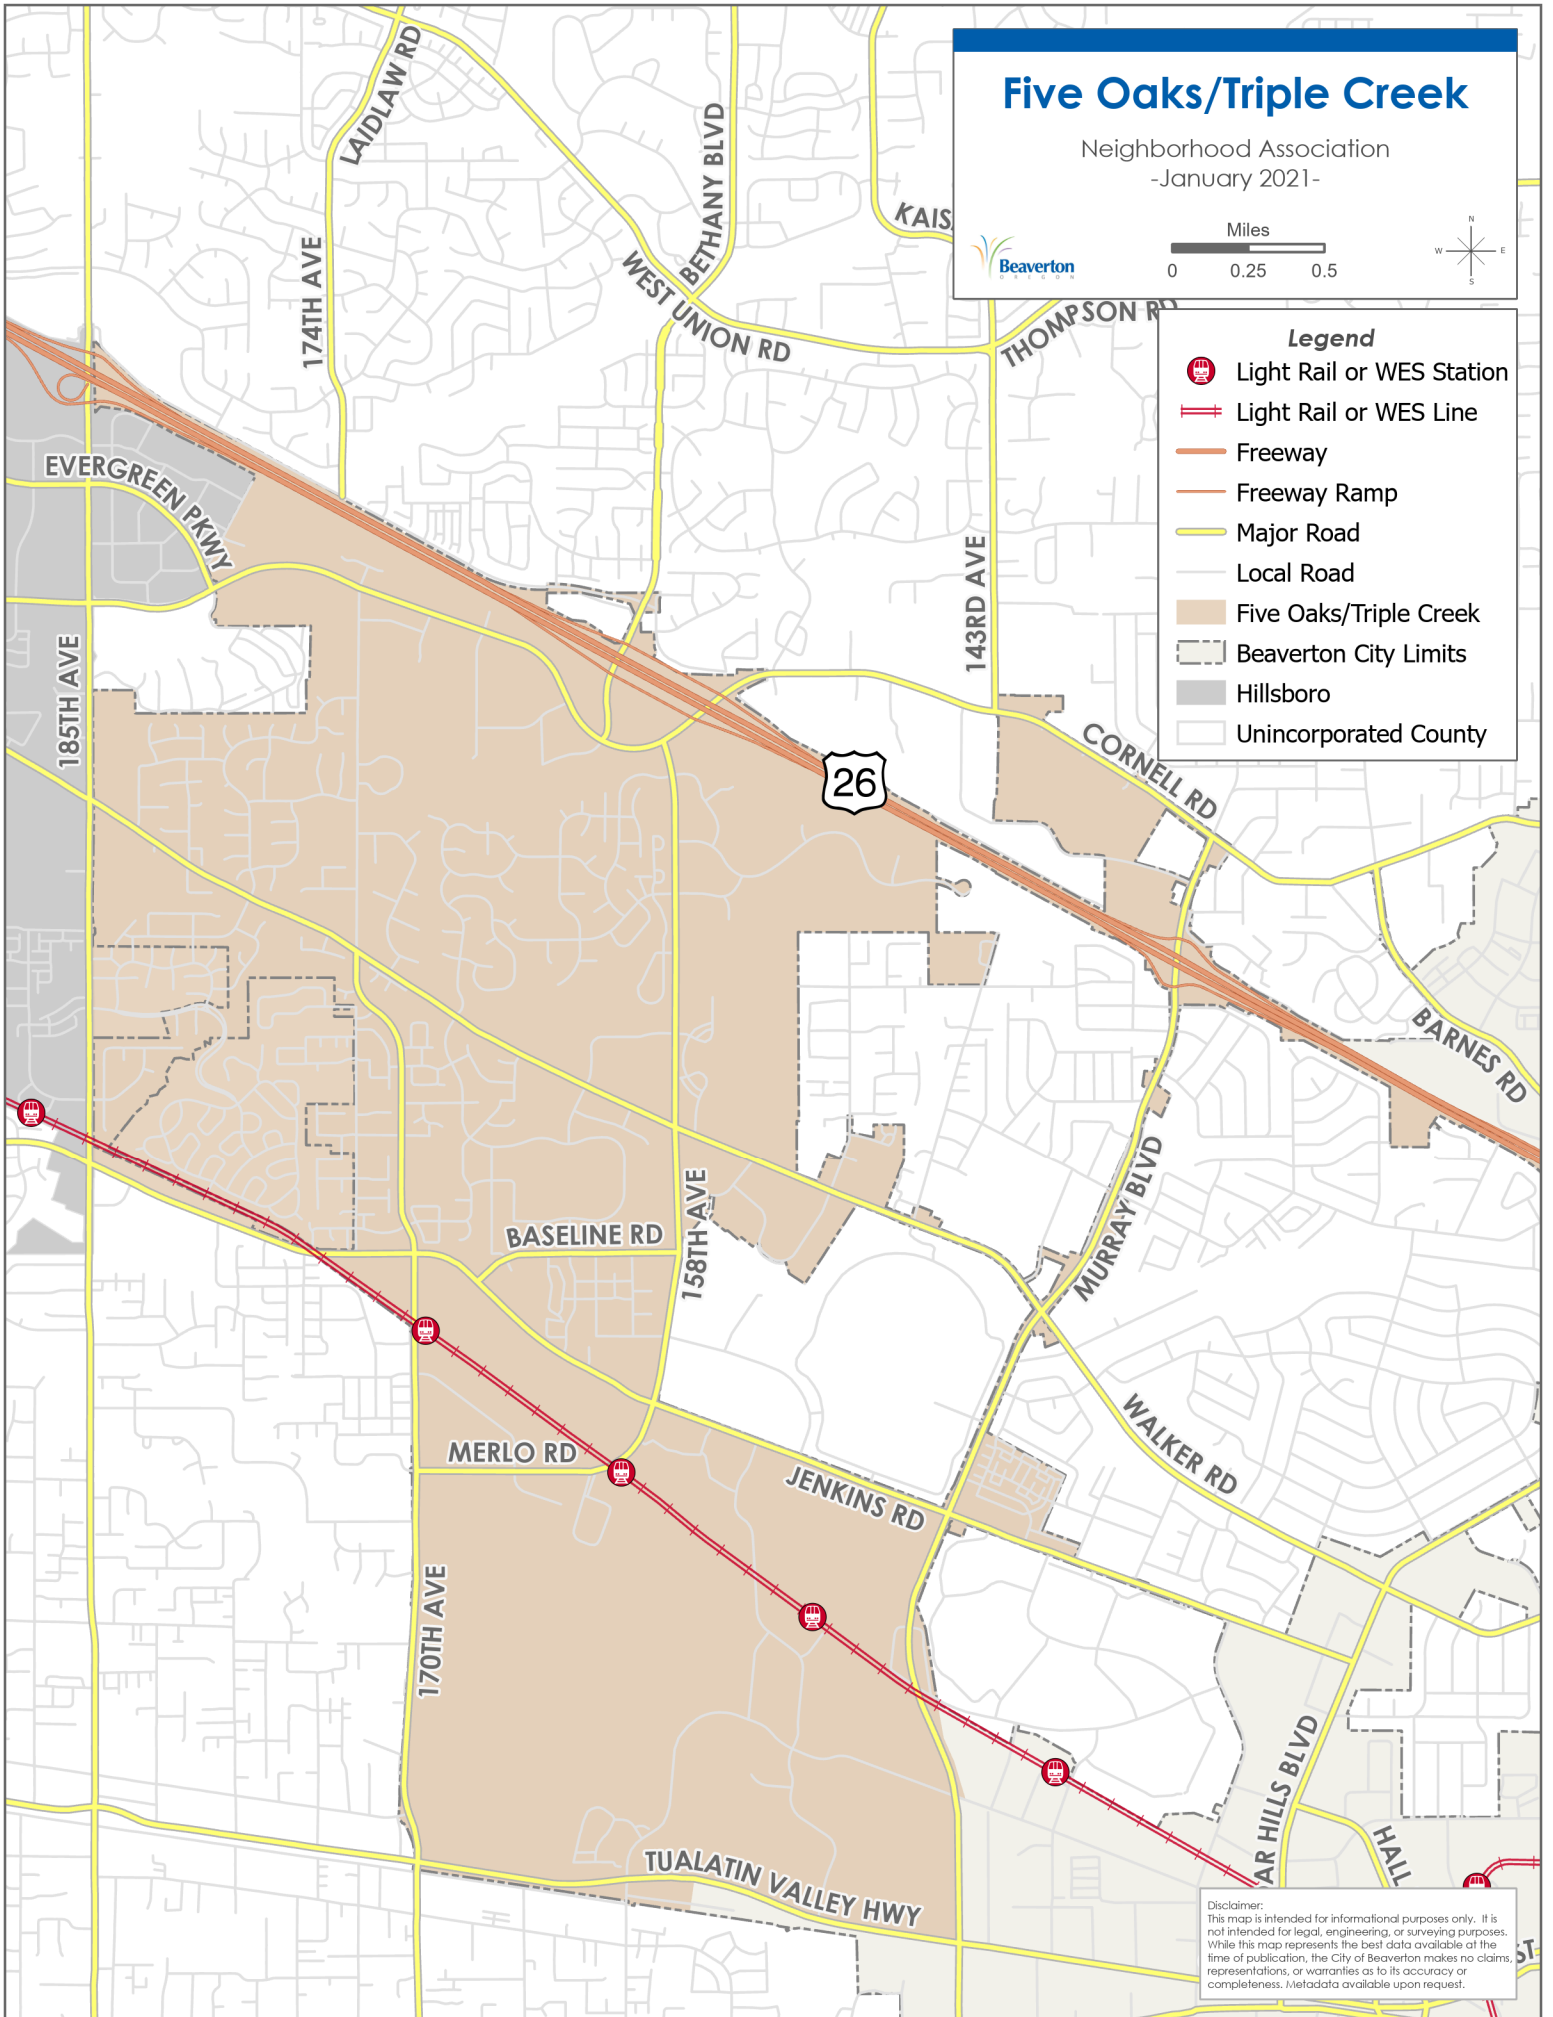

Five Oaks/Triple Creek

Neighborhood Association
-January 2021-

Legend

- Light Rail or WES Station
- Light Rail or WES Line
- Freeway
- Freeway Ramp
- Major Road
- Local Road
- Five Oaks/Triple Creek
- Beaverton City Limits
- Hillsboro
- Unincorporated County