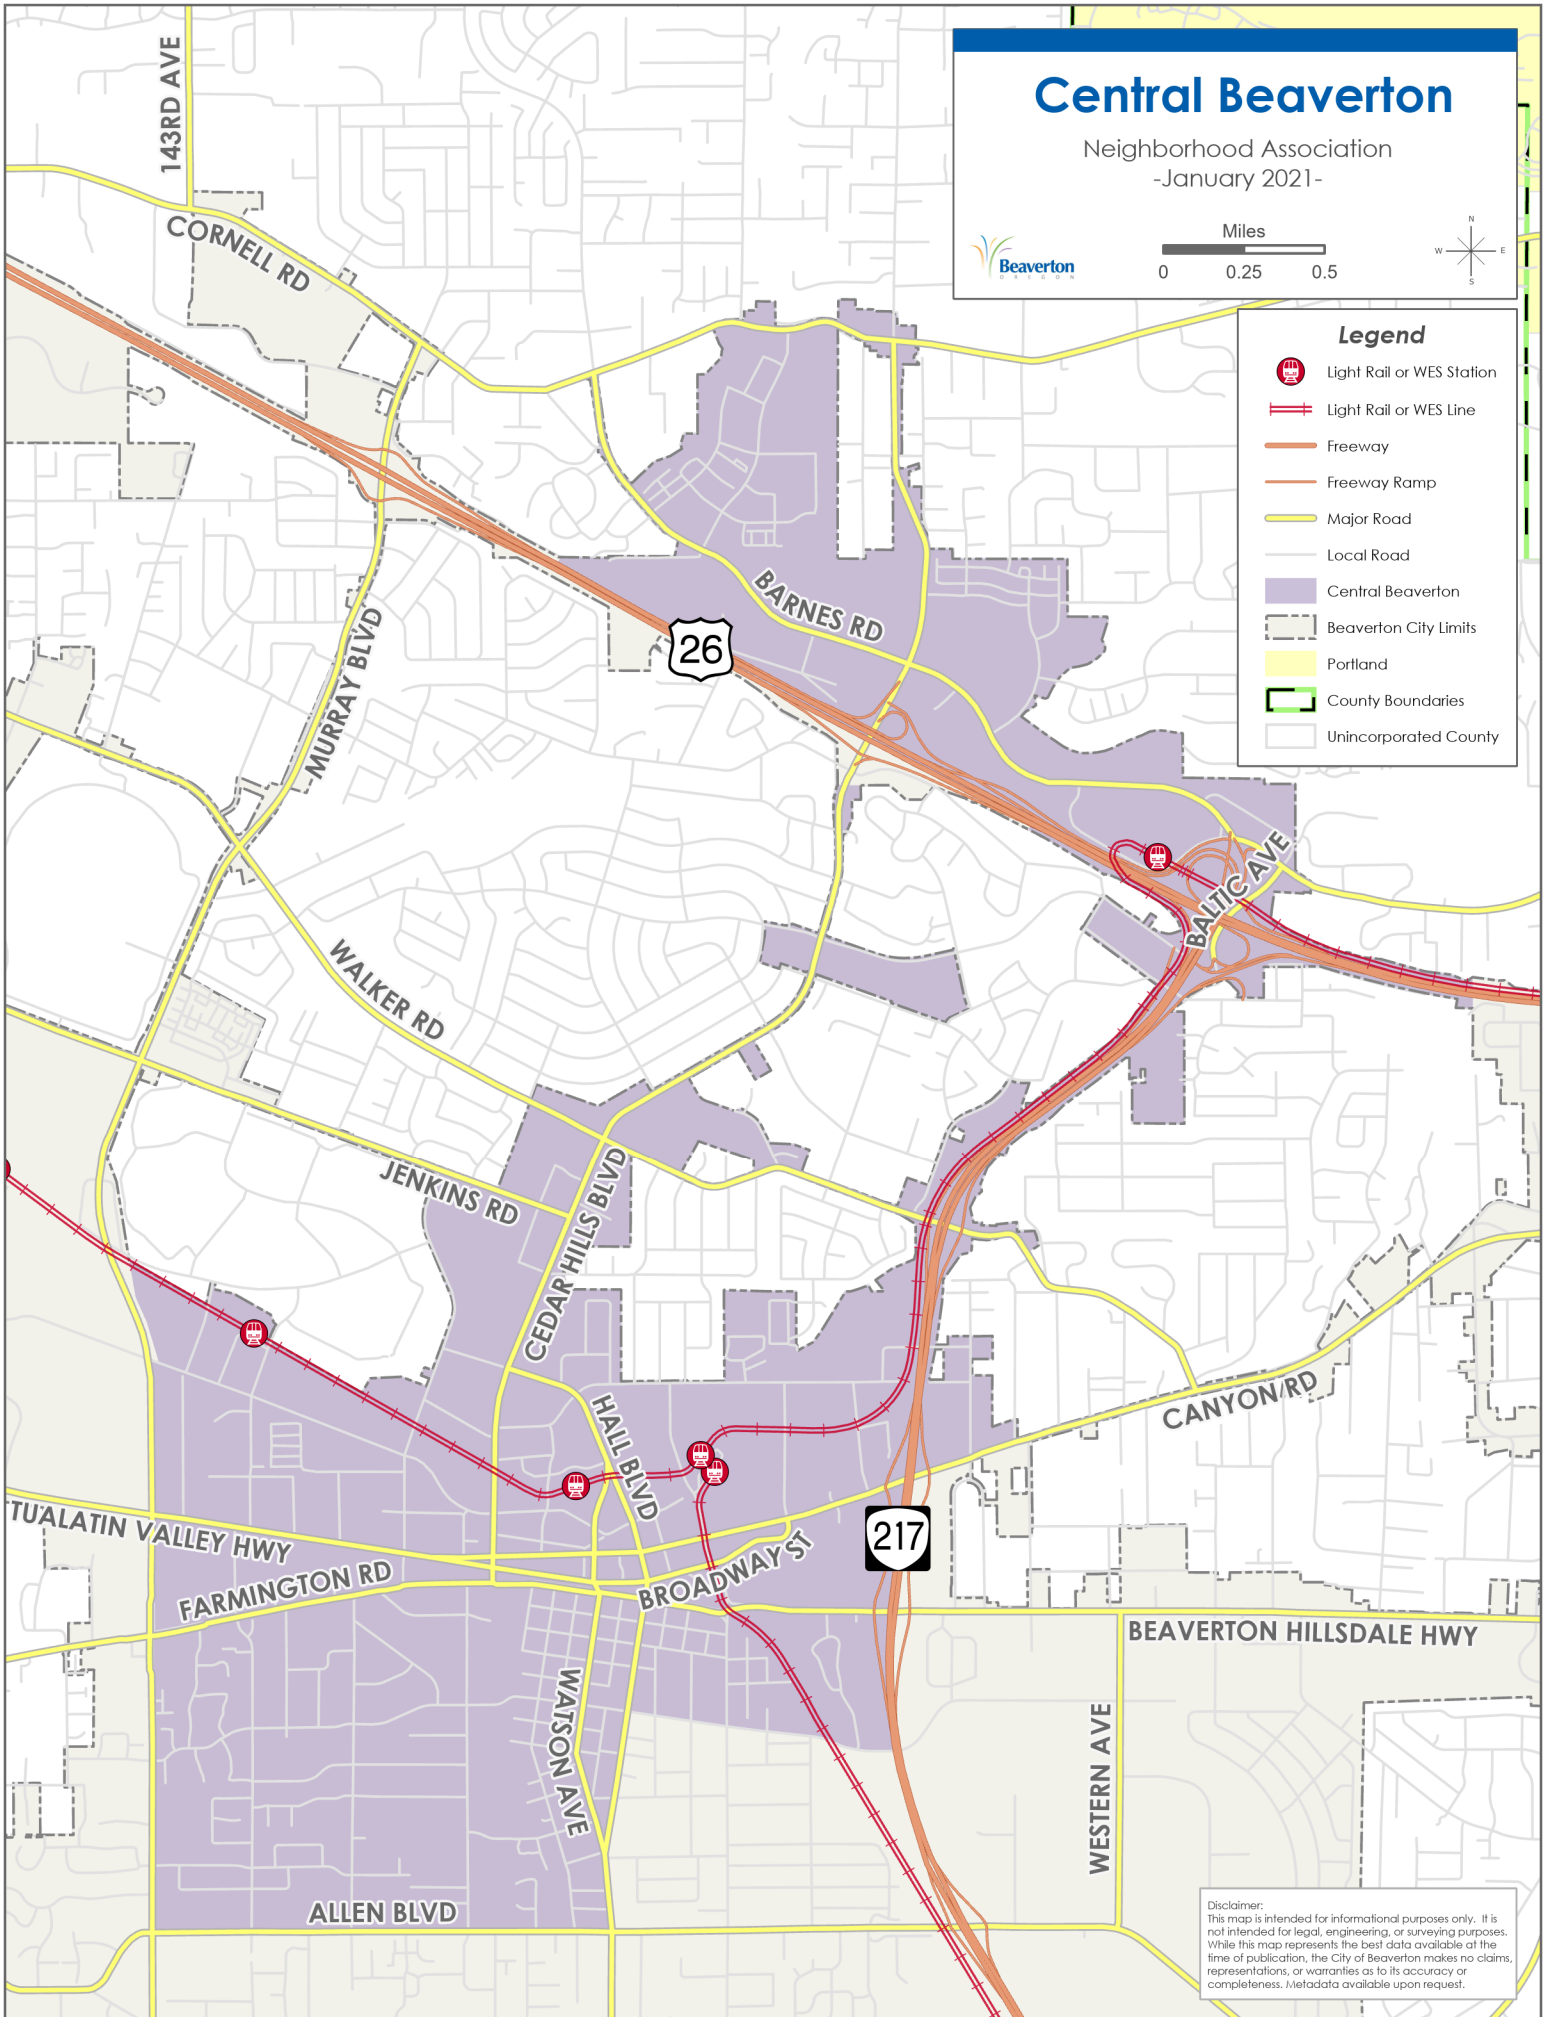

Central Beaverton

Neighborhood Association
-January 2021-

Legend

- Light Rail or WES Station
- Light Rail or WES Line
- Freeway
- Freeway Ramp
- Major Road
- Local Road
- Central Beaverton
- Beaverton City Limits
- Portland
- County Boundaries
- Unincorporated County