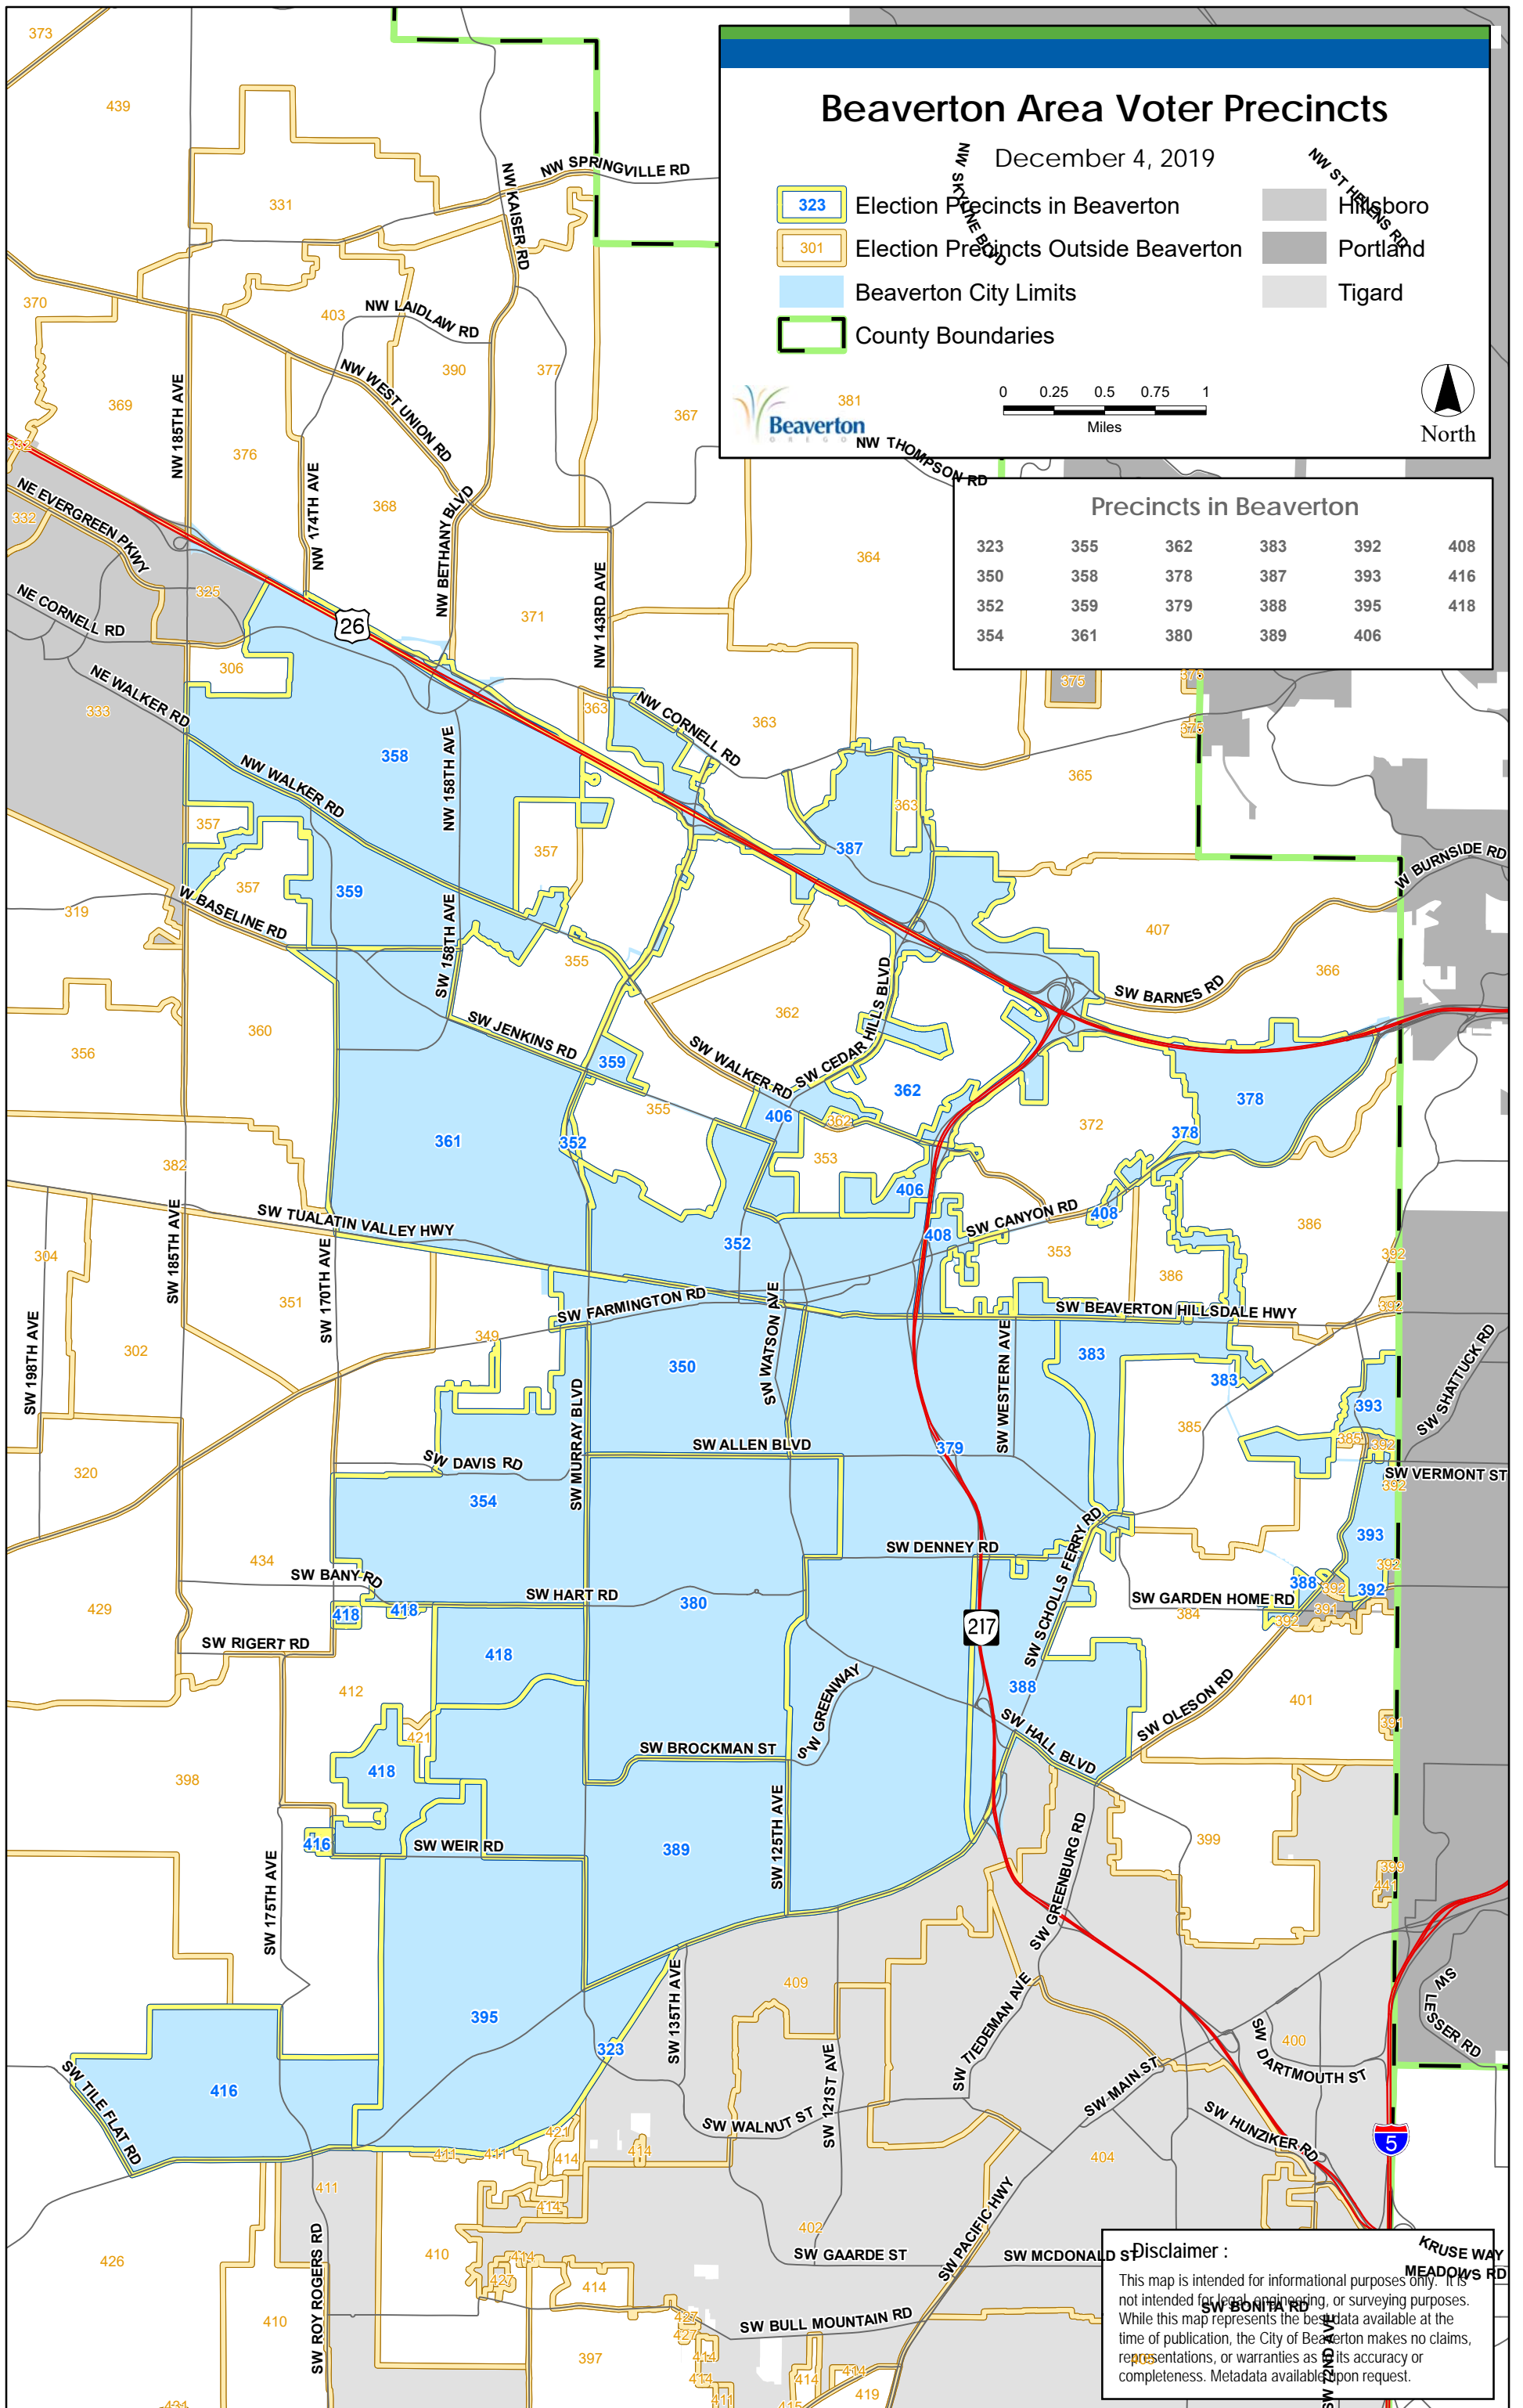

Beaverton Area Voter Precincts

December 4, 2019

- 323 Election Precincts in Beaverton
- 301 Election Precincts Outside Beaverton
- Beaverton City Limits
- County Boundaries
- Hillsboro
- Portland
- Tigard

Precincts in Beaverton

323	355	362	383	392	408
350	358	378	387	393	416
352	359	379	388	395	418
354	361	380	389	406	

Disclaimer :
 This map is intended for informational purposes only. It is not intended for legal, engineering, or surveying purposes. While this map represents the best data available at the time of publication, the City of Beaverton makes no claims, representations, or warranties as to its accuracy or completeness. Metadata available upon request.