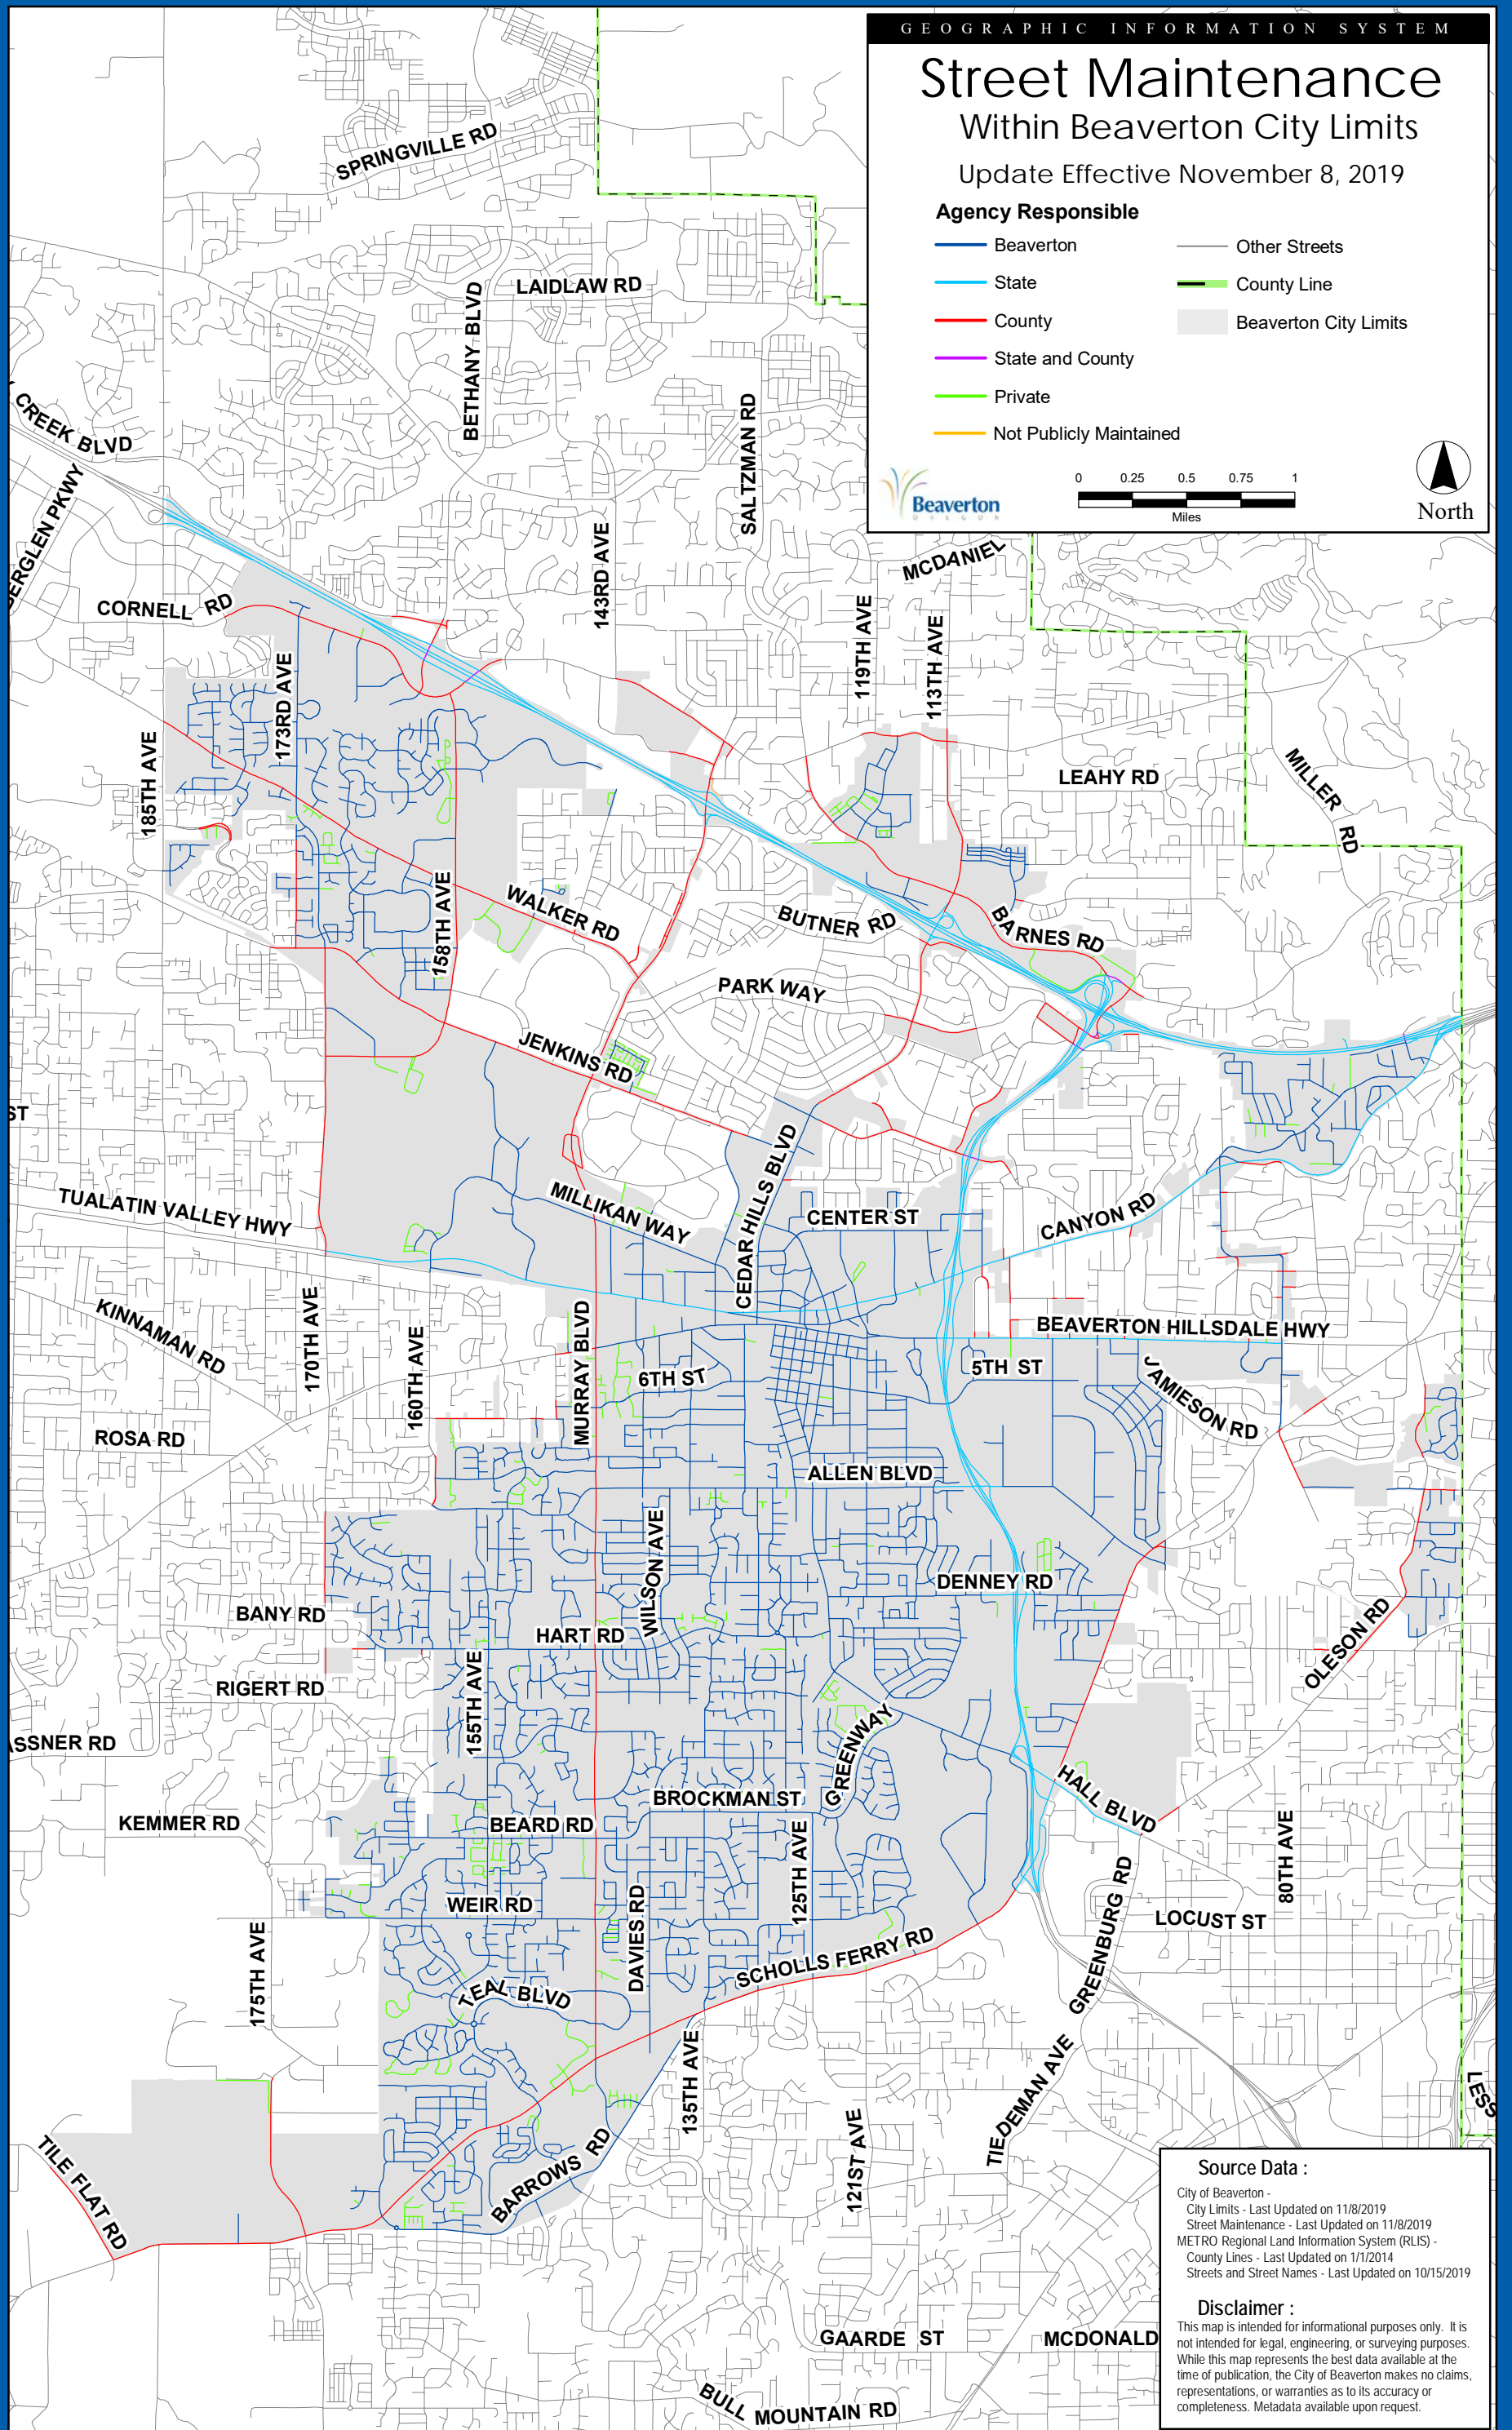

Street Maintenance

Within Beaverton City Limits

Update Effective November 8, 2019

Agency Responsible

- Beaverton
- State
- County
- State and County
- Private
- Not Publicly Maintained
- Other Streets
- County Line
- Beaverton City Limits

Source Data :

- City of Beaverton -
- City Limits - Last Updated on 11/8/2019
- Street Maintenance - Last Updated on 11/8/2019
- METRO Regional Land Information System (RLIS) -
- County Lines - Last Updated on 1/1/2014
- Streets and Street Names - Last Updated on 10/15/2019

Disclaimer :

This map is intended for informational purposes only. It is not intended for legal, engineering, or surveying purposes. While this map represents the best data available at the time of publication, the City of Beaverton makes no claims, representations, or warranties as to its accuracy or completeness. Metadata available upon request.